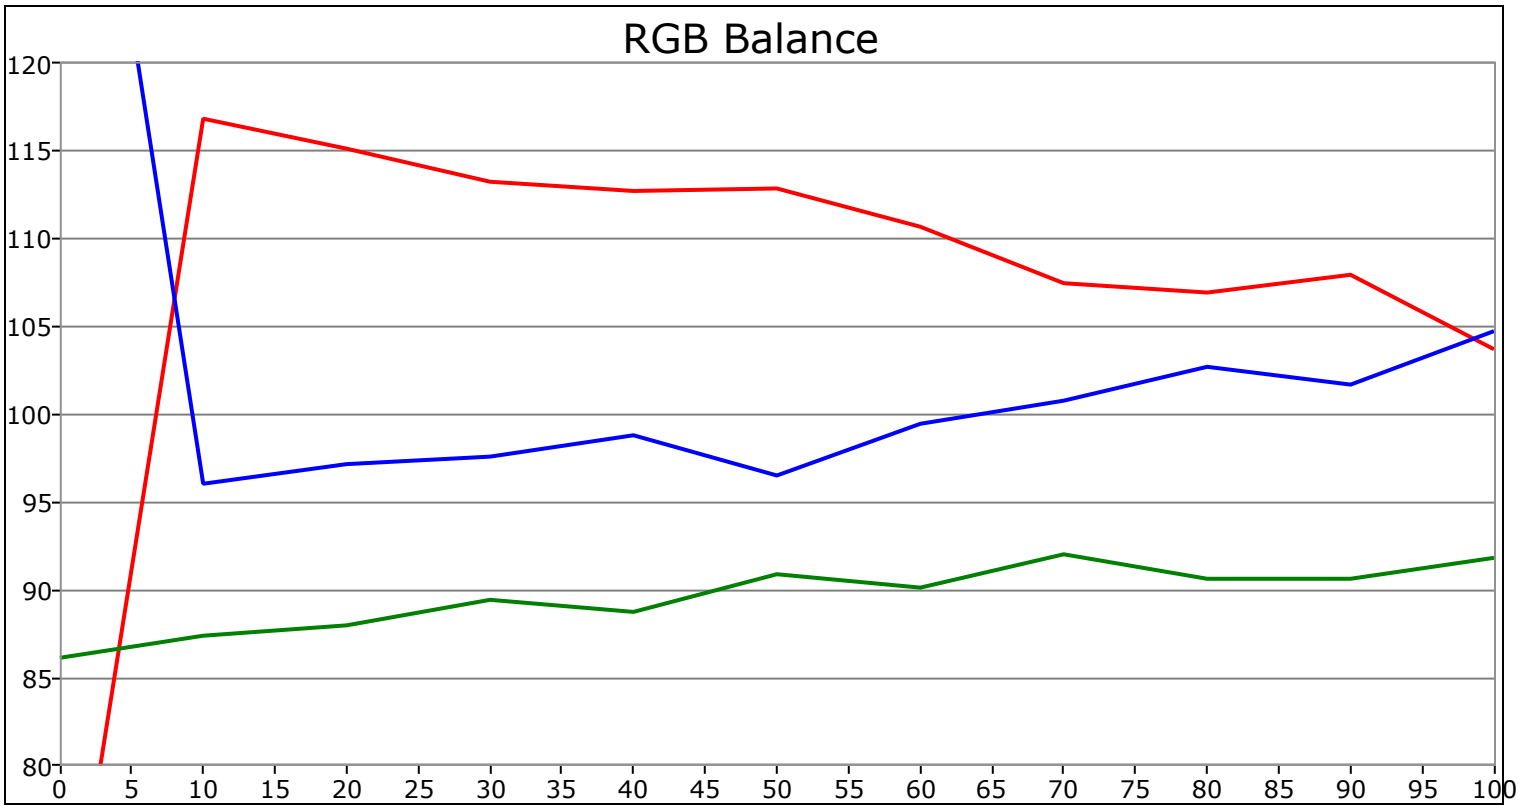

Pre-Calibration