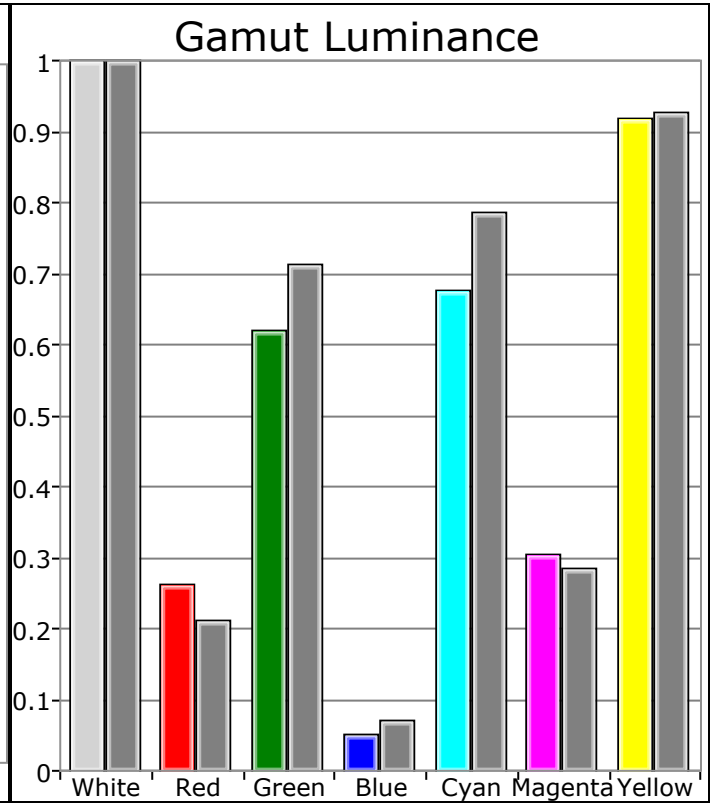

Pre-Calibration