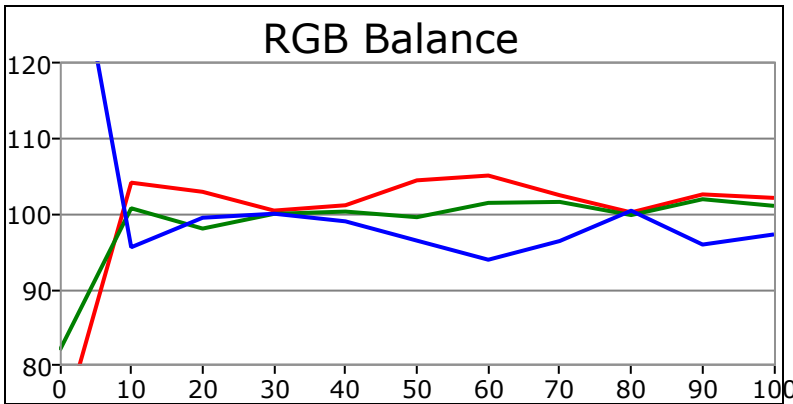

Post-Calibration Snapshot

	White	Red	Green	Blue	Cyan	Magenta	Yellow	100W
%	75	75	75	75	75	75	75	100
Y	89.5084	21.6158	58.9751	4.4005	64.2013	24.4297	82.651	172.5224
x	0.3157	0.6588	0.2816	0.149	0.2083	0.3307	0.4222	0.3154
y	0.3336	0.3269	0.6221	0.0535	0.3306	0.1492	0.5136	0.3324
de94_L	0	2.999	2.7964	5.8033	3.2775	1.078	0.1804	28.3617

	0	10	20	30	40	50	60	70	80	90	100
Y	0.0278	0.8534	4.4625	10.9389	20.8246	35.2351	52.0907	74.571	99.8074	137.6117	172.5845
x	0.2651	0.3184	0.3151	0.313	0.3141	0.3181	0.3201	0.3166	0.3125	0.317	0.3158
y	0.2625	0.3345	0.3274	0.3289	0.3304	0.3323	0.3371	0.3345	0.3283	0.3354	0.333
CCT	14483.0787	6170.4211	6379.5085	6487.7606	6416.9891	6195.6843	6074.9827	6259.3956	6514.9618	6236.2244	6307.9029
RedPercent	70.5988	103.98	102.7641	100.2814	100.9893	104.2852	104.9187	102.3146	100.042	102.427	101.964
GreenPercent	81.8003	100.5896	97.9023	99.85	100.1533	99.4094	101.3028	101.4296	99.6885	101.7885	100.9076
BluePercent	147.6009	95.4304	99.3336	99.8687	98.8573	96.3053	93.7784	96.2558	100.2695	95.7845	97.1284
dEv	63.3732	5.4827	3.0375	0.2724	1.3724	4.6734	7.4766	4.6499	0.4911	5.2972	3.5136
GammaPoint	2.2	2.3104	2.2775	2.2999	2.3195	2.3074	2.3311	2.3398	2.4417	2.139	2.2