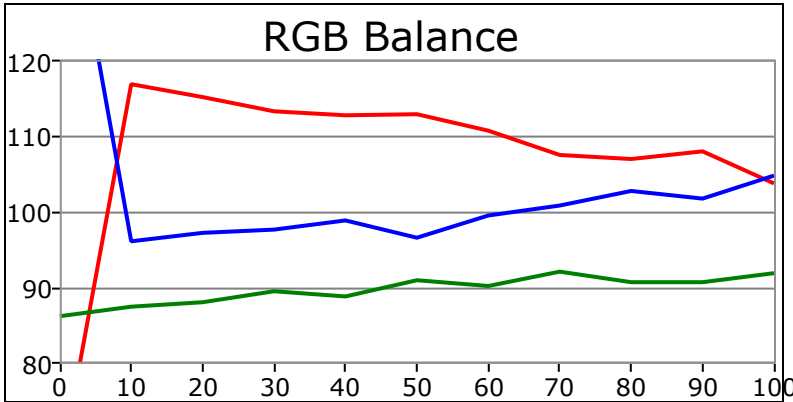

SpectraCal

CalMAN[™]v4

Date: Friday, March 23, 2012 11:15 PM

Pre-Calibration Snapshot

	White	Red	Green	Blue	Cyan	Magenta	Yellow	100W
%	75	75	75	75	75	75	75	100
Y	116.7215	30.7989	72.4257	6.2723	78.9321	35.6321	107.2141	182.6459
x	0.3224	0.6586	0.2834	0.1487	0.2063	0.3366	0.4358	0.3126
y	0.3208	0.3266	0.6206	0.0534	0.3205	0.1523	0.5029	0.3153
de94_L	0	5.164	4.7955	4.5243	5.296	1.784	0.3781	18.6721

	0	10	20	30	40	50	60	70	80	90	100
Y	0.0397	1.2501	5.7303	14.0115	26.7966	46.739	69.1685	98.2439	128.5444	163.656	183.1722
x	0.2613	0.328	0.326	0.3242	0.3231	0.3246	0.3211	0.3178	0.3162	0.3176	0.3126
y	0.2663	0.3195	0.319	0.3201	0.3181	0.3229	0.3189	0.3196	0.316	0.3171	0.3152
CCT	14568.3242	5722.4824	5831.9463	5922.5029	5992.4774	5895.4381	6099.1037	6279.5295	6393.9553	6305.6647	6621.0721
RedPercent	65.3566	116.7479	115.0404	113.1581	112.6317	112.7743	110.5938	107.3779	106.8446	107.8566	103.6157
GreenPercent	86.0375	87.2981	87.8882	89.3428	88.6533	90.8012	90.0373	91.9362	90.5406	90.5419	91.7357
BluePercent	148.606	95.954	97.0715	97.4991	98.715	96.4245	99.3689	100.6859	102.6148	101.6015	104.6486
dEvu	62.0961	19.2469	17.8614	15.585	16.1315	14.0759	13.9423	10.9965	13.0265	12.9464	12.0186
GammaPoint	2.2	2.1702	2.1588	2.1432	2.1082	1.9835	1.8952	1.7371	1.579	1.0642	2.2