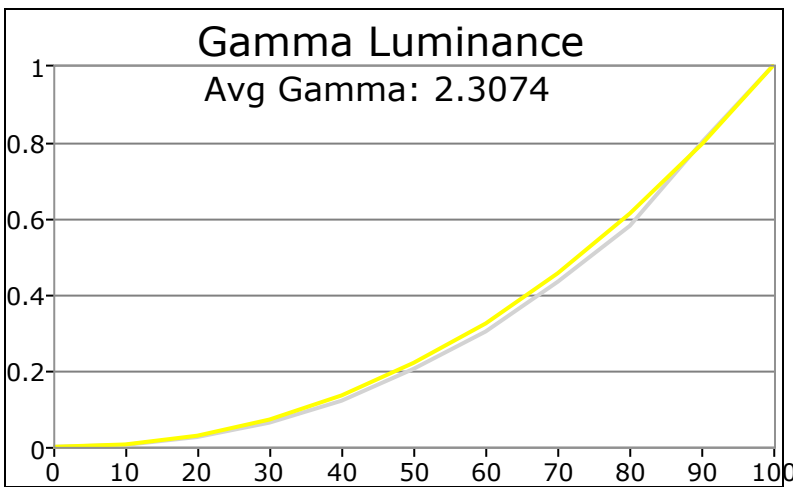

Post-Calibration Snapshot

	White	Red	Green	Blue	Cyan	Magenta	Yellow	100W
%	75	75	75	75	75	75	75	100
Y	89.5084	21.6158	58.9751	4.4005	64.2013	24.4297	82.651	172.5224
x	0.3157	0.6588	0.2816	0.149	0.2083	0.3307	0.4222	0.3154
y	0.3336	0.3269	0.6221	0.0535	0.3306	0.1492	0.5136	0.3324
de94_L	0	2.999	2.7964	5.8033	3.2775	1.078	0.1804	28.3617

	0	10	20	30	40	50	60	70	80	90	100
Y	0.0278	0.8534	4.4625	10.9389	20.8246	35.2351	52.0907	74.571	99.8074	137.6117	172.5845
x	0.2651	0.3184	0.3151	0.313	0.3141	0.3181	0.3201	0.3166	0.3125	0.317	0.3158
y	0.2625	0.3345	0.3274	0.3289	0.3304	0.3323	0.3371	0.3345	0.3283	0.3354	0.333
CCT	14483.0787	6170.4211	6379.5085	6487.7606	6416.9891	6195.6843	6074.9827	6259.3956	6514.9618	6236.2244	6307.9029
RedPercent	70.5988	103.98	102.7641	100.2814	100.9893	104.2852	104.9187	102.3146	100.042	102.427	101.964
GreenPercent	81.8003	100.5896	97.9023	99.85	100.1533	99.4094	101.3028	101.4296	99.6885	101.7885	100.9076
BluePercent	147.6009	95.4304	99.3336	99.8687	98.8573	96.3053	93.7784	96.2558	100.2695	95.7845	97.1284
dEv	63.3732	5.4827	3.0375	0.2724	1.3724	4.6734	7.4766	4.6499	0.4911	5.2972	3.5136
GammaPoint	2.2	2.3104	2.2775	2.2999	2.3195	2.3074	2.3311	2.3398	2.4417	2.139	2.2