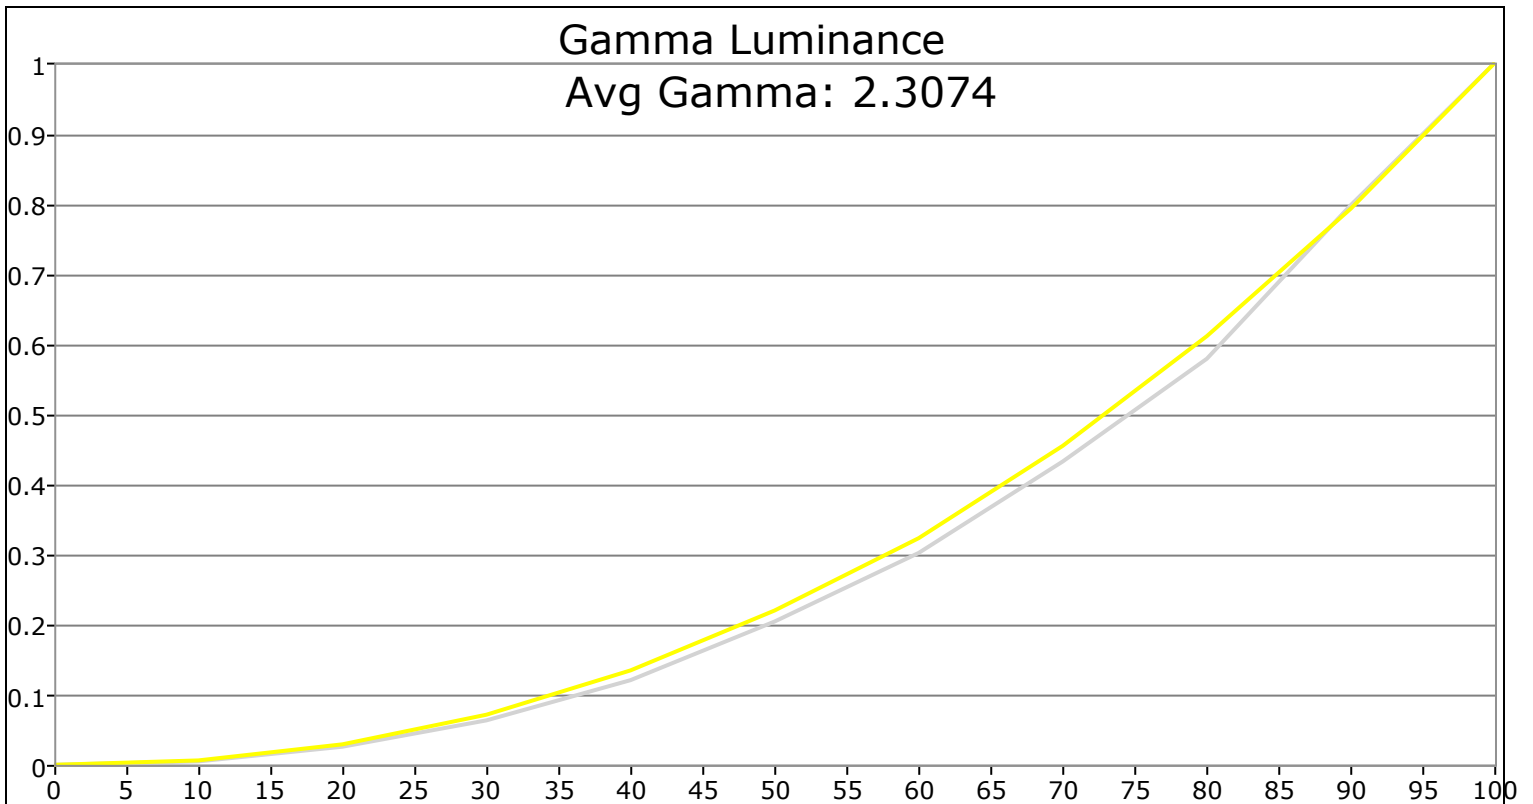

Post-Calibration