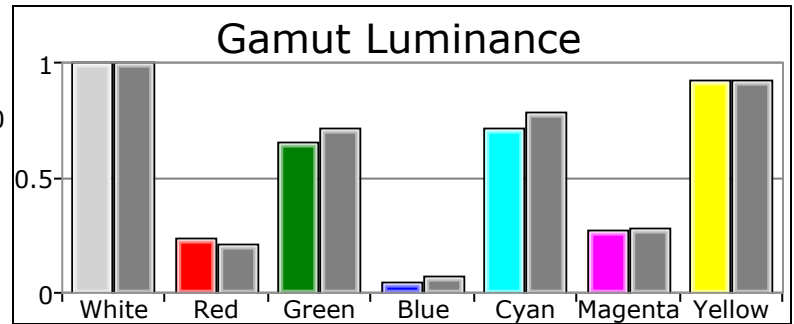

SpectraCal

CalMAN[™]v4

Date: Friday, March 23, 2012 11:15 PM

Pre-Calibration Snapshot

	White	Red	Green	Blue	Cyan	Magenta	Yellow	100W
%	75	75	75	75	75	75	75	100
Y	116.7215	30.7989	72.4257	6.2723	78.9321	35.6321	107.2141	182.6459
x	0.3224	0.6586	0.2834	0.1487	0.2063	0.3366	0.4358	0.3126
y	0.3208	0.3266	0.6206	0.0534	0.3205	0.1523	0.5029	0.3153
de94_L	0	5.164	4.7955	4.5243	5.296	1.784	0.3781	18.6721

	0	10	20	30	40	50	60	70	80	90	100
Y	0.0397	1.2501	5.7303	14.0115	26.7966	46.739	69.1685	98.2439	128.5444	163.656	183.1722
x	0.2613	0.328	0.326	0.3242	0.3231	0.3246	0.3211	0.3178	0.3162	0.3176	0.3126
y	0.2663	0.3195	0.319	0.3201	0.3181	0.3229	0.3189	0.3196	0.316	0.3171	0.3152
CCT	14568.3242	5722.4824	5831.9463	5922.5029	5992.4774	5895.4381	6099.1037	6279.5295	6393.9553	6305.6647	6621.0721
RedPercent	65.3566	116.7479	115.0404	113.1581	112.6317	112.7743	110.5938	107.3779	106.8446	107.8566	103.6157
GreenPercent	86.0375	87.2981	87.8882	89.3428	88.6533	90.8012	90.0373	91.9362	90.5406	90.5419	91.7357
BluePercent	148.606	95.954	97.0715	97.4991	98.715	96.4245	99.3689	100.6859	102.6148	101.6015	104.6486
dEvu	62.0961	19.2469	17.8614	15.585	16.1315	14.0759	13.9423	10.9965	13.0265	12.9464	12.0186
GammaPoint	2.2	2.1702	2.1588	2.1432	2.1082	1.9835	1.8952	1.7371	1.579	1.0642	2.2

Post-Calibration Snapshot

	White	Red	Green	Blue	Cyan	Magenta	Yellow	100W
%	75	75	75	75	75	75	75	100
Y	89.5084	21.6158	58.9751	4.4005	64.2013	24.4297	82.651	172.5224
x	0.3157	0.6588	0.2816	0.149	0.2083	0.3307	0.4222	0.3154
y	0.3336	0.3269	0.6221	0.0535	0.3306	0.1492	0.5136	0.3324
de94_L	0	2.999	2.7964	5.8033	3.2775	1.078	0.1804	28.3617