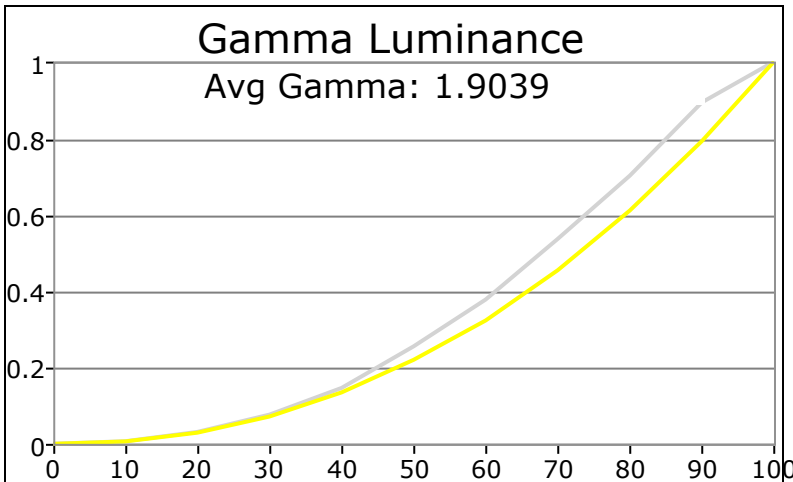

SpectraCal

CalMAN[™]v4

Date: Friday, March 23, 2012 11:15 PM

Pre-Calibration Snapshot

	White	Red	Green	Blue	Cyan	Magenta	Yellow	100W
%	75	75	75	75	75	75	75	100
Y	116.7215	30.7989	72.4257	6.2723	78.9321	35.6321	107.2141	182.6459
x	0.3224	0.6586	0.2834	0.1487	0.2063	0.3366	0.4358	0.3126
y	0.3208	0.3266	0.6206	0.0534	0.3205	0.1523	0.5029	0.3153
de94_L	0	5.164	4.7955	4.5243	5.296	1.784	0.3781	18.6721

	0	10	20	30	40	50	60	70	80	90	100
Y	0.0397	1.2501	5.7303	14.0115	26.7966	46.739	69.1685	98.2439	128.5444	163.656	183.1722
x	0.2613	0.328	0.326	0.3242	0.3231	0.3246	0.3211	0.3178	0.3162	0.3176	0.3126
y	0.2663	0.3195	0.319	0.3201	0.3181	0.3229	0.3189	0.3196	0.316	0.3171	0.3152
CCT	14568.3242	5722.4824	5831.9463	5922.5029	5992.4774	5895.4381	6099.1037	6279.5295	6393.9553	6305.6647	6621.0721
RedPercent	65.3566	116.7479	115.0404	113.1581	112.6317	112.7743	110.5938	107.3779	106.8446	107.8566	103.6157
GreenPercent	86.0375	87.2981	87.8882	89.3428	88.6533	90.8012	90.0373	91.9362	90.5406	90.5419	91.7357
BluePercent	148.606	95.954	97.0715	97.4991	98.715	96.4245	99.3689	100.6859	102.6148	101.6015	104.6486
dEvu	62.0961	19.2469	17.8614	15.585	16.1315	14.0759	13.9423	10.9965	13.0265	12.9464	12.0186
GammaPoint	2.2	2.1702	2.1588	2.1432	2.1082	1.9835	1.8952	1.7371	1.579	1.0642	2.2