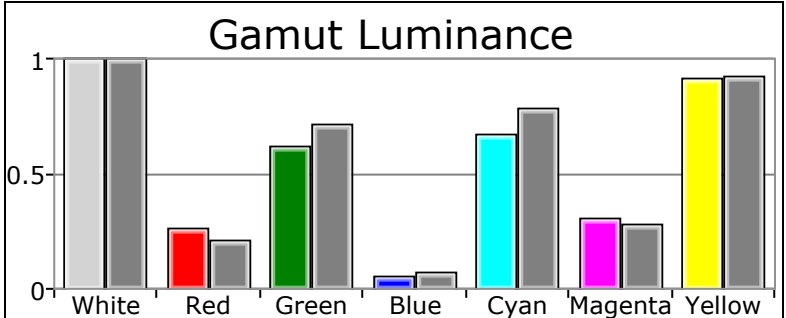

SpectraCal

CalMAN[™]v4

Date: Friday, March 23, 2012 11:15 PM

Pre-Calibration Snapshot

	White	Red	Green	Blue	Cyan	Magenta	Yellow	100W
%	75	75	75	75	75	75	75	100
Y	116.7215	30.7989	72.4257	6.2723	78.9321	35.6321	107.2141	182.6459
x	0.3224	0.6586	0.2834	0.1487	0.2063	0.3366	0.4358	0.3126
y	0.3208	0.3266	0.6206	0.0534	0.3205	0.1523	0.5029	0.3153
de94_L	0	5.164	4.7955	4.5243	5.296	1.784	0.3781	18.6721

	0	10	20	30	40	50	60	70	80	90	100
Y	0.0397	1.2501	5.7303	14.0115	26.7966	46.739	69.1685	98.2439	128.5444	163.656	183.1722
x	0.2613	0.328	0.326	0.3242	0.3231	0.3246	0.3211	0.3178	0.3162	0.3176	0.3126
y	0.2663	0.3195	0.319	0.3201	0.3181	0.3229	0.3189	0.3196	0.316	0.3171	0.3152
CCT	14568.3242	5722.4824	5831.9463	5922.5029	5992.4774	5895.4381	6099.1037	6279.5295	6393.9553	6305.6647	6621.0721
RedPercent	65.3566	116.7479	115.0404	113.1581	112.6317	112.7743	110.5938	107.3779	106.8446	107.8566	103.6157
GreenPercent	86.0375	87.2981	87.8882	89.3428	88.6533	90.8012	90.0373	91.9362	90.5406	90.5419	91.7357
BluePercent	148.606	95.954	97.0715	97.4991	98.715	96.4245	99.3689	100.6859	102.6148	101.6015	104.6486
dEvu	62.0961	19.2469	17.8614	15.585	16.1315	14.0759	13.9423	10.9965	13.0265	12.9464	12.0186
GammaPoint	2.2	2.1702	2.1588	2.1432	2.1082	1.9835	1.8952	1.7371	1.579	1.0642	2.2