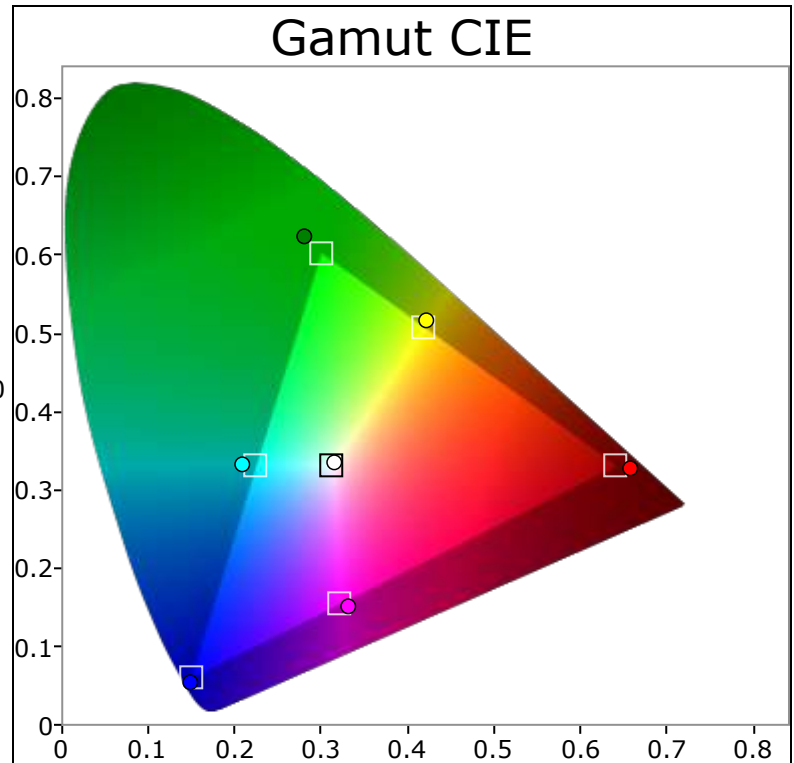

SpectraCal

CalMAN[™]v4

Date: Friday, March 23, 2012 11:15 PM

Pre-Calibration Snapshot

	White	Red	Green	Blue	Cyan	Magenta	Yellow	100W
%	75	75	75	75	75	75	75	100
Y	116.7215	30.7989	72.4257	6.2723	78.9321	35.6321	107.2141	182.6459
x	0.3224	0.6586	0.2834	0.1487	0.2063	0.3366	0.4358	0.3126
y	0.3208	0.3266	0.6206	0.0534	0.3205	0.1523	0.5029	0.3153
de94_L	0	5.164	4.7955	4.5243	5.296	1.784	0.3781	18.6721

	0	10	20	30	40	50	60	70	80	90	100
Y	0.0397	1.2501	5.7303	14.0115	26.7966	46.739	69.1685	98.2439	128.5444	163.656	183.1722
x	0.2613	0.328	0.326	0.3242	0.3231	0.3246	0.3211	0.3178	0.3162	0.3176	0.3126
y	0.2663	0.3195	0.319	0.3201	0.3181	0.3229	0.3189	0.3196	0.316	0.3171	0.3152
CCT	14568.3242	5722.4824	5831.9463	5922.5029	5992.4774	5895.4381	6099.1037	6279.5295	6393.9553	6305.6647	6621.0721
RedPercent	65.3566	116.7479	115.0404	113.1581	112.6317	112.7743	110.5938	107.3779	106.8446	107.8566	103.6157
GreenPercent	86.0375	87.2981	87.8882	89.3428	88.6533	90.8012	90.0373	91.9362	90.5406	90.5419	91.7357
BluePercent	148.606	95.954	97.0715	97.4991	98.715	96.4245	99.3689	100.6859	102.6148	101.6015	104.6486
dEvu	62.0961	19.2469	17.8614	15.585	16.1315	14.0759	13.9423	10.9965	13.0265	12.9464	12.0186
GammaPoint	2.2	2.1702	2.1588	2.1432	2.1082	1.9835	1.8952	1.7371	1.579	1.0642	2.2

Post-Calibration Snapshot

	White	Red	Green	Blue	Cyan	Magenta	Yellow	100W
%	75	75	75	75	75	75	75	100
Y	89.5084	21.6158	58.9751	4.4005	64.2013	24.4297	82.651	172.5224
x	0.3157	0.6588	0.2816	0.149	0.2083	0.3307	0.4222	0.3154
y	0.3336	0.3269	0.6221	0.0535	0.3306	0.1492	0.5136	0.3324
de94_L	0	2.999	2.7964	5.8033	3.2775	1.078	0.1804	28.3617