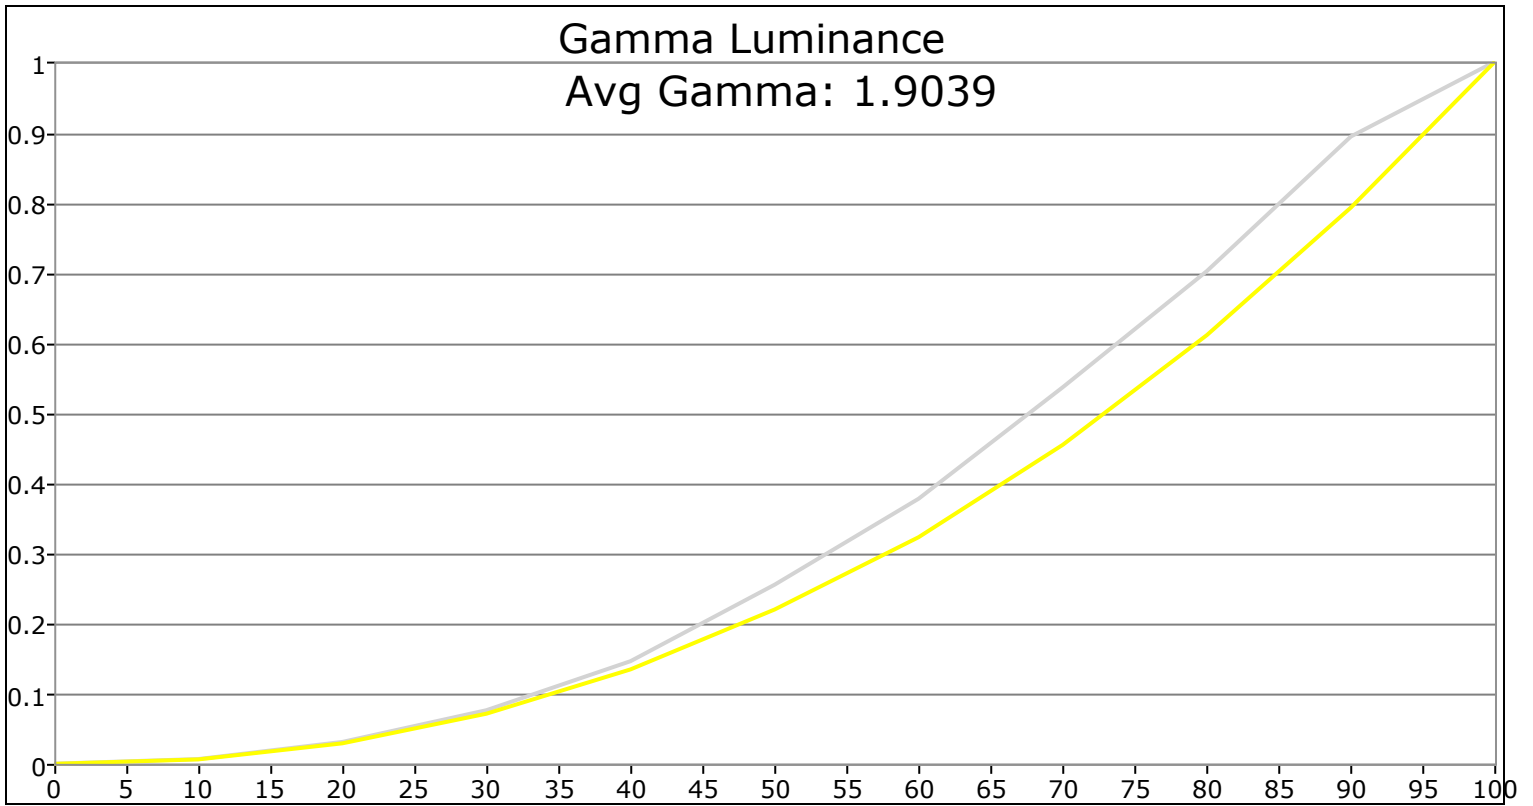

Pre-Calibration