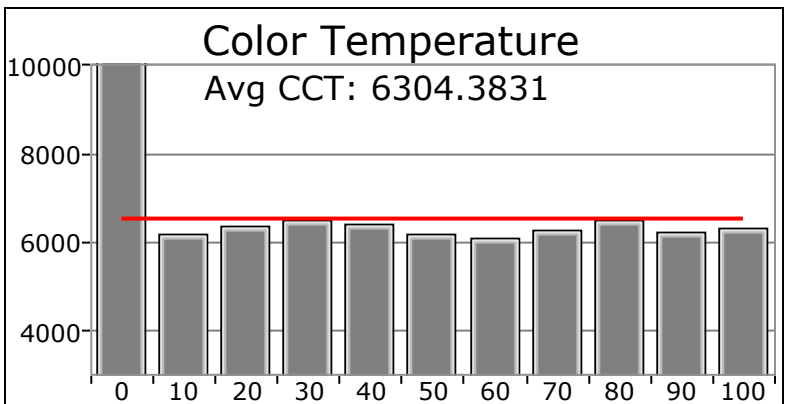

Post-Calibration Snapshot

	White	Red	Green	Blue	Cyan	Magenta	Yellow	100W
%	75	75	75	75	75	75	75	100
Y	89.5084	21.6158	58.9751	4.4005	64.2013	24.4297	82.651	172.5224
x	0.3157	0.6588	0.2816	0.149	0.2083	0.3307	0.4222	0.3154
y	0.3336	0.3269	0.6221	0.0535	0.3306	0.1492	0.5136	0.3324
de94_L	0	2.999	2.7964	5.8033	3.2775	1.078	0.1804	28.3617

	0	10	20	30	40	50	60	70	80	90	100
Y	0.0278	0.8534	4.4625	10.9389	20.8246	35.2351	52.0907	74.571	99.8074	137.6117	172.5845
x	0.2651	0.3184	0.3151	0.313	0.3141	0.3181	0.3201	0.3166	0.3125	0.317	0.3158
y	0.2625	0.3345	0.3274	0.3289	0.3304	0.3323	0.3371	0.3345	0.3283	0.3354	0.333
CCT	14483.0787	6170.4211	6379.5085	6487.7606	6416.9891	6195.6843	6074.9827	6259.3956	6514.9618	6236.2244	6307.9029
RedPercent	70.5988	103.98	102.7641	100.2814	100.9893	104.2852	104.9187	102.3146	100.042	102.427	101.964
GreenPercent	81.8003	100.5896	97.9023	99.85	100.1533	99.4094	101.3028	101.4296	99.6885	101.7885	100.9076
BluePercent	147.6009	95.4304	99.3336	99.8687	98.8573	96.3053	93.7784	96.2558	100.2695	95.7845	97.1284
dEv	63.3732	5.4827	3.0375	0.2724	1.3724	4.6734	7.4766	4.6499	0.4911	5.2972	3.5136
GammaPoint	2.2	2.3104	2.2775	2.2999	2.3195	2.3074	2.3311	2.3398	2.4417	2.139	2.2