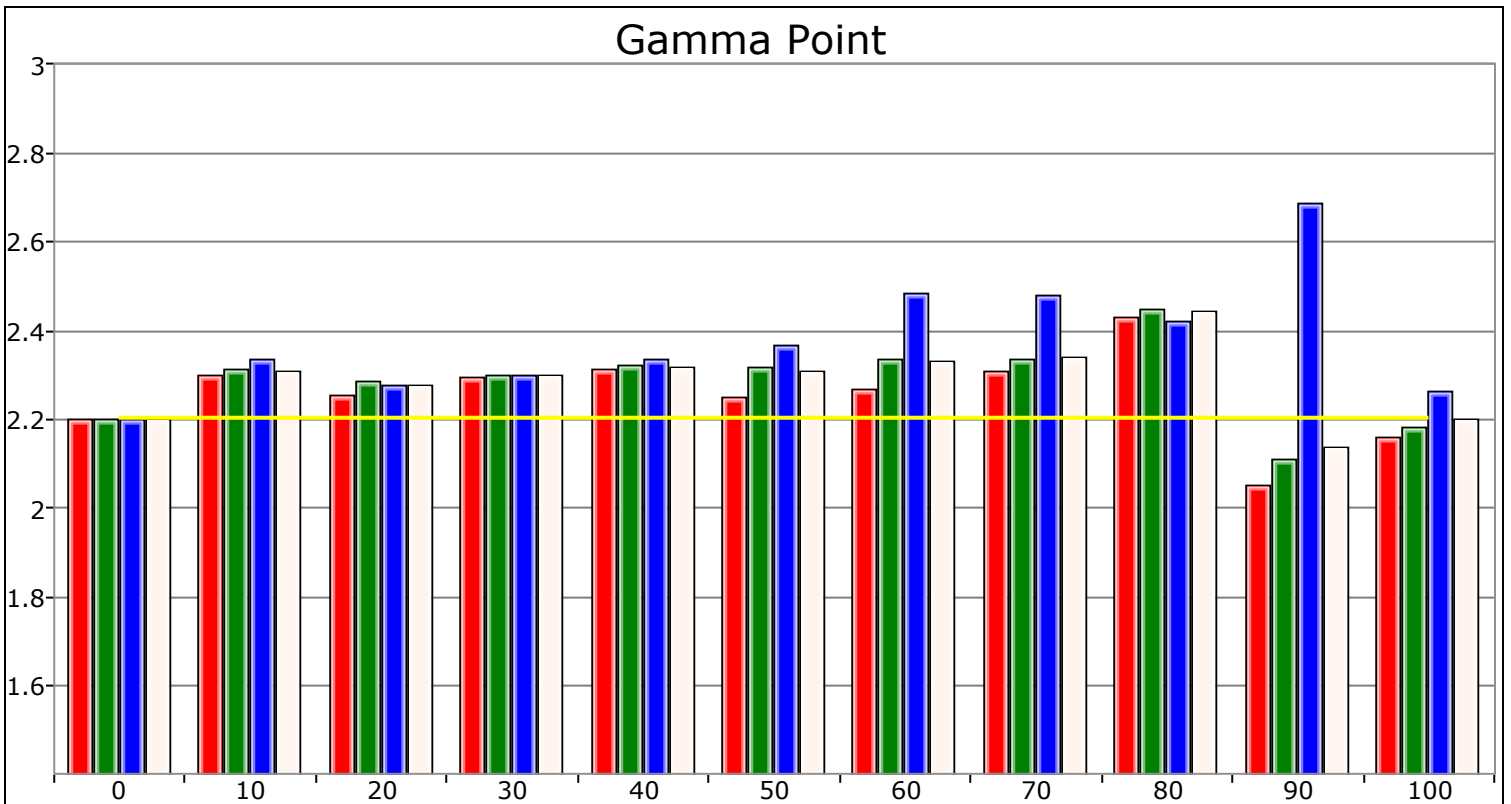

	0	10	20	30	40	50	60	70	80	90	100
Y	0.0397	1.2501	5.7303	14.0115	26.7966	46.739	69.1685	98.2439	128.5444	163.656	183.1722
x	0.2613	0.328	0.326	0.3242	0.3231	0.3246	0.3211	0.3178	0.3162	0.3176	0.3126
y	0.2663	0.3195	0.319	0.3201	0.3181	0.3229	0.3189	0.3196	0.316	0.3171	0.3152
CCT	14568.3242	5722.4824	5831.9463	5922.5029	5992.4774	5895.4381	6099.1037	6279.5295	6393.9553	6305.6647	6621.0721
RedPercent	65.3566	116.7479	115.0404	113.1581	112.6317	112.7743	110.5938	107.3779	106.8446	107.8566	103.6157
GreenPercent	86.0375	87.2981	87.8882	89.3428	88.6533	90.8012	90.0373	91.9362	90.5406	90.5419	91.7357
BluePercent	148.606	95.954	97.0715	97.4991	98.715	96.4245	99.3689	100.6859	102.6148	101.6015	104.6486
dEvu	62.0961	19.2469	17.8614	15.585	16.1315	14.0759	13.9423	10.9965	13.0265	12.9464	12.0186
GammaPoint	2.2	2.1702	2.1588	2.1432	2.1082	1.9835	1.8952	1.7371	1.579	1.0642	2.2

	0	10	20	30	40	50	60	70	80	90	100
Y	0.0278	0.8534	4.4625	10.9389	20.8246	35.2351	52.0907	74.571	99.8074	137.6117	172.5845
x	0.2651	0.3184	0.3151	0.313	0.3141	0.3181	0.3201	0.3166	0.3125	0.317	0.3158
y	0.2625	0.3345	0.3274	0.3289	0.3304	0.3323	0.3371	0.3345	0.3283	0.3354	0.333
CCT	14483.0787	6170.4211	6379.5085	6487.7606	6416.9891	6195.6843	6074.9827	6259.3956	6514.9618	6236.2244	6307.9029
RedPercent	70.5988	103.98	102.7641	100.2814	100.9893	104.2852	104.9187	102.3146	100.042	102.427	101.964
GreenPercent	81.8003	100.5896	97.9023	99.85	100.1533	99.4094	101.3028	101.4296	99.6885	101.7885	100.9076
BluePercent	147.6009	95.4304	99.3336	99.8687	98.8573	96.3053	93.7784	96.2558	100.2695	95.7845	97.1284
dEv	63.3732	5.4827	3.0375	0.2724	1.3724	4.6734	7.4766	4.6499	0.4911	5.2972	3.5136
GammaPoint	2.2	2.3104	2.2775	2.2999	2.3195	2.3074	2.3311	2.3398	2.4417	2.139	2.2

Pre-Calibration

Post-Calibration

Pre-Calibration

Post-Calibration

Pre-Calibration

Post-Calibration

Pre-Calibration

Post-Calibration