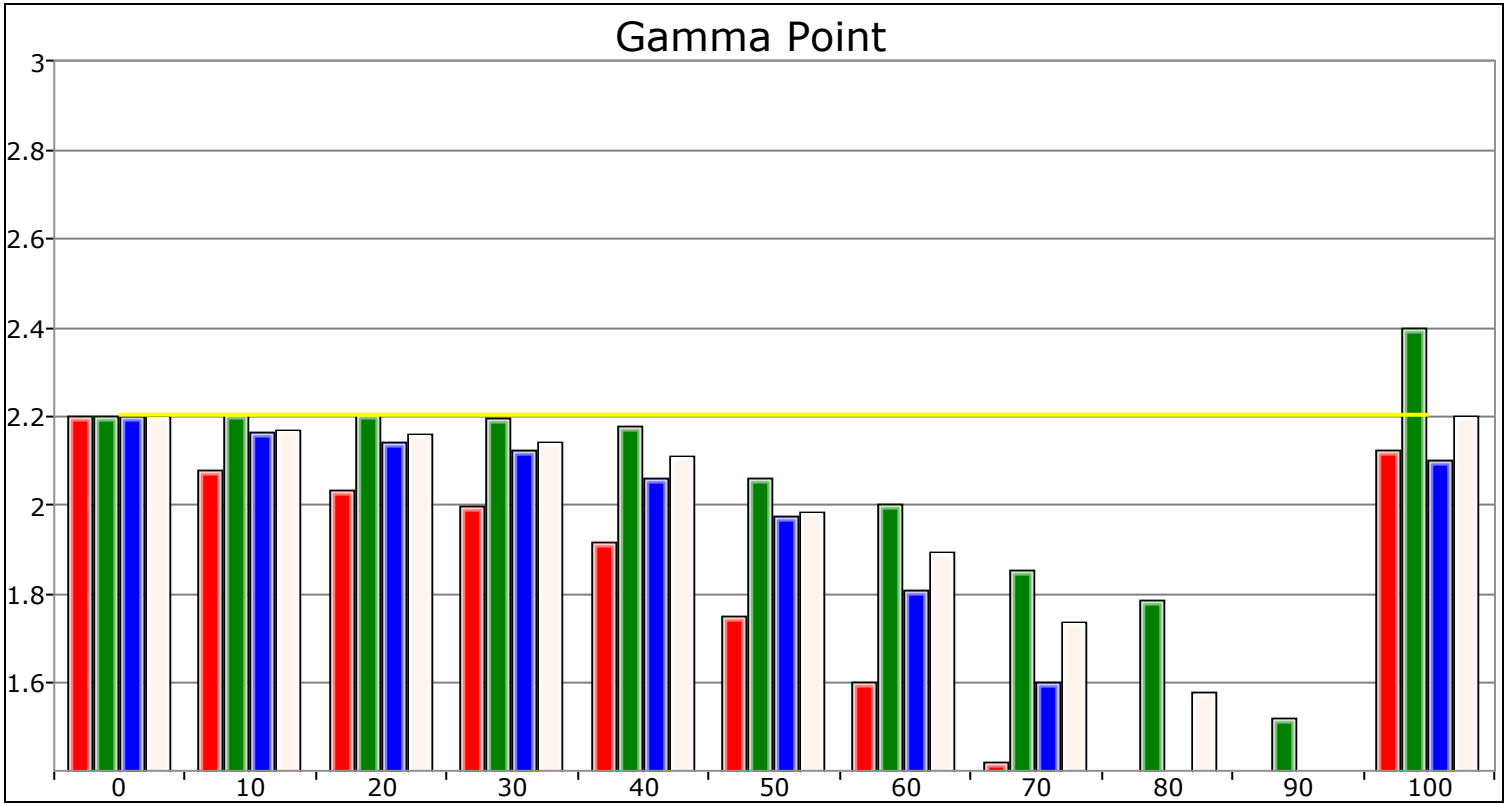

	0	10	20	30	40	50	60	70	80	90	100
Y	0.0278	0.8534	4.4625	10.9389	20.8246	35.2351	52.0907	74.571	99.8074	137.6117	172.5845
x	0.2651	0.3184	0.3151	0.313	0.3141	0.3181	0.3201	0.3166	0.3125	0.317	0.3158
y	0.2625	0.3345	0.3274	0.3289	0.3304	0.3323	0.3371	0.3345	0.3283	0.3354	0.333
CCT	14483.0787	6170.4211	6379.5085	6487.7606	6416.9891	6195.6843	6074.9827	6259.3956	6514.9618	6236.2244	6307.9029
RedPercent	70.5988	103.98	102.7641	100.2814	100.9893	104.2852	104.9187	102.3146	100.042	102.427	101.964
GreenPercent	81.8003	100.5896	97.9023	99.85	100.1533	99.4094	101.3028	101.4296	99.6885	101.7885	100.9076
BluePercent	147.6009	95.4304	99.3336	99.8687	98.8573	96.3053	93.7784	96.2558	100.2695	95.7845	97.1284
dEv	63.3732	5.4827	3.0375	0.2724	1.3724	4.6734	7.4766	4.6499	0.4911	5.2972	3.5136
GammaPoint	2.2	2.3104	2.2775	2.2999	2.3195	2.3074	2.3311	2.3398	2.4417	2.139	2.2

Pre-Calibration

Post-Calibration

Pre-Calibration

Post-Calibration

Pre-Calibration

Post-Calibration

Pre-Calibration

Post-Calibration