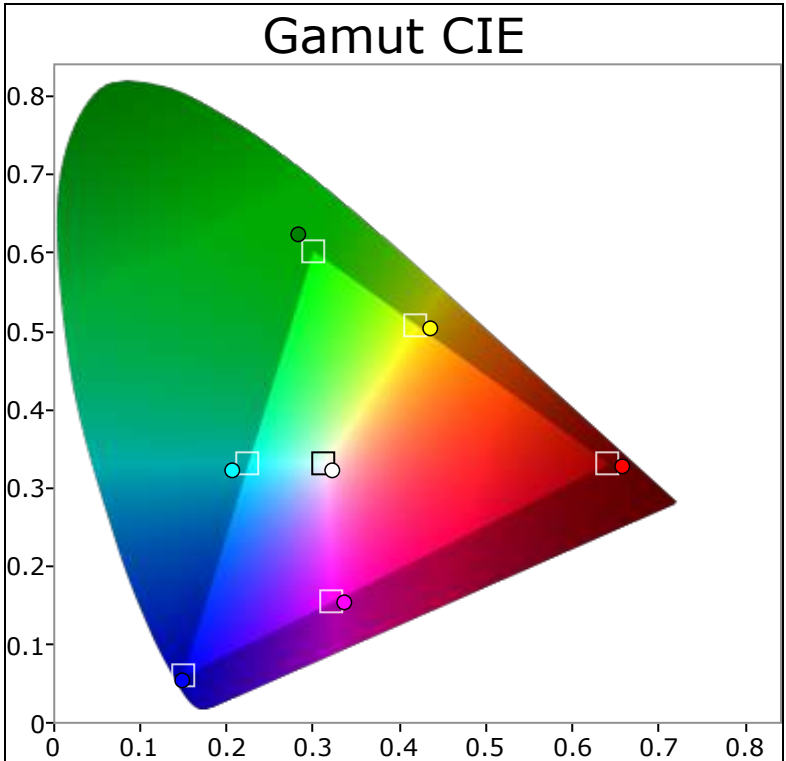

SpectraCal

CalMAN[™]v4

Date: Friday, March 23, 2012 11:15 PM

Pre-Calibration Snapshot

	White	Red	Green	Blue	Cyan	Magenta	Yellow	100W
%	75	75	75	75	75	75	75	100
Y	116.7215	30.7989	72.4257	6.2723	78.9321	35.6321	107.2141	182.6459
x	0.3224	0.6586	0.2834	0.1487	0.2063	0.3366	0.4358	0.3126
y	0.3208	0.3266	0.6206	0.0534	0.3205	0.1523	0.5029	0.3153
de94_L	0	5.164	4.7955	4.5243	5.296	1.784	0.3781	18.6721