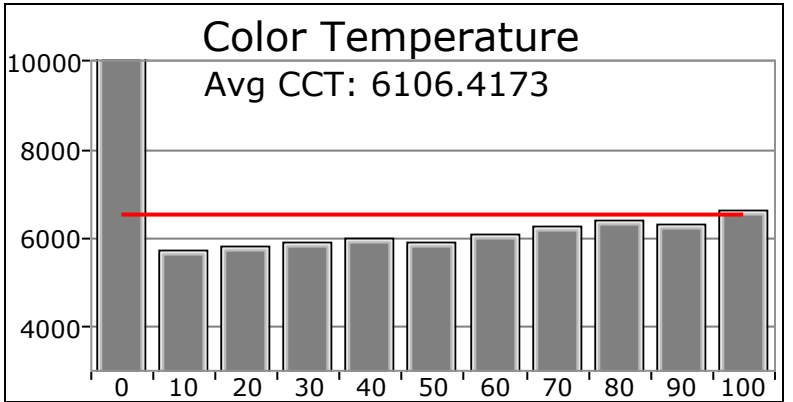

SpectraCal

CalMAN[™]v4

Date: Friday, March 23, 2012 11:15 PM

Pre-Calibration Snapshot

	White	Red	Green	Blue	Cyan	Magenta	Yellow	100W
%	75	75	75	75	75	75	75	100
Y	116.7215	30.7989	72.4257	6.2723	78.9321	35.6321	107.2141	182.6459
x	0.3224	0.6586	0.2834	0.1487	0.2063	0.3366	0.4358	0.3126
y	0.3208	0.3266	0.6206	0.0534	0.3205	0.1523	0.5029	0.3153
de94_L	0	5.164	4.7955	4.5243	5.296	1.784	0.3781	18.6721

	0	10	20	30	40	50	60	70	80	90	100
Y	0.0397	1.2501	5.7303	14.0115	26.7966	46.739	69.1685	98.2439	128.5444	163.656	183.1722
x	0.2613	0.328	0.326	0.3242	0.3231	0.3246	0.3211	0.3178	0.3162	0.3176	0.3126
y	0.2663	0.3195	0.319	0.3201	0.3181	0.3229	0.3189	0.3196	0.316	0.3171	0.3152
CCT	14568.3242	5722.4824	5831.9463	5922.5029	5992.4774	5895.4381	6099.1037	6279.5295	6393.9553	6305.6647	6621.0721
RedPercent	65.3566	116.7479	115.0404	113.1581	112.6317	112.7743	110.5938	107.3779	106.8446	107.8566	103.6157
GreenPercent	86.0375	87.2981	87.8882	89.3428	88.6533	90.8012	90.0373	91.9362	90.5406	90.5419	91.7357
BluePercent	148.606	95.954	97.0715	97.4991	98.715	96.4245	99.3689	100.6859	102.6148	101.6015	104.6486
dEvu	62.0961	19.2469	17.8614	15.585	16.1315	14.0759	13.9423	10.9965	13.0265	12.9464	12.0186
GammaPoint	2.2	2.1702	2.1588	2.1432	2.1082	1.9835	1.8952	1.7371	1.579	1.0642	2.2