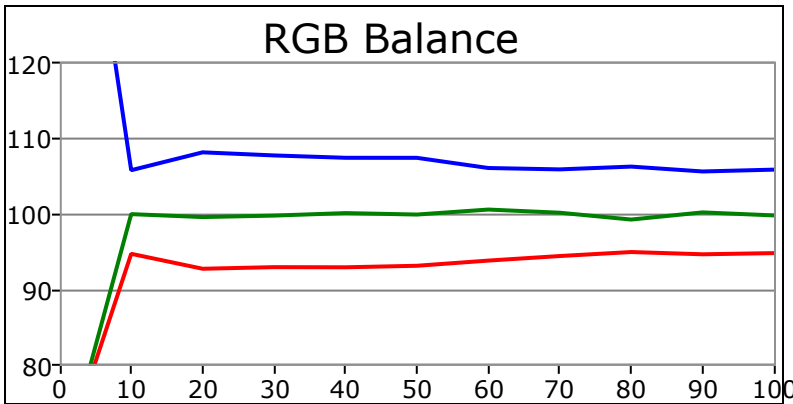

Post-Calibration Snapshot

	White	Red	Green	Blue	Cyan	Magenta	Yellow	100W
%	75	75	75	75	75	75	75	100
Y	170.5113	47.3248	130.8256	15.8977	130.0663	32.2916	150.8888	268.9985
x	0.3049	0.6345	0.2888	0.1465	0.2098	0.3156	0.4335	0.3055
y	0.3222	0.3281	0.6038	0.055	0.2992	0.1494	0.4906	0.3229
de94_L	0	6.4282	2.4596	4.3015	1.125	9.708	1.7713	19.0383

	0	10	20	30	40	50	60	70	80	90	100
Y	0.3681	2.5762	10.0891	28.0924	49.69	76.1485	108.5246	149.241	189.5808	232.7151	269.6814
x	0.2502	0.3053	0.3025	0.3029	0.3031	0.3032	0.3045	0.3051	0.3052	0.3054	0.3054
y	0.2246	0.3228	0.32	0.3206	0.3213	0.3211	0.3232	0.3229	0.3216	0.3232	0.3226
CCT	39877.5166	6981.5027	7191.7855	7158.4731	7138.8464	7132.2753	7027.0421	6997.1702	7003.1411	6973.4511	6983.209
RedPercent	65.973	94.5608	92.5833	92.7969	92.7781	92.9784	93.6631	94.2666	94.7984	94.4976	94.6552
GreenPercent	64.8757	99.813	99.4244	99.6197	99.9513	99.7579	100.419	99.9995	99.0964	100.0432	99.6413
BluePercent	169.1513	105.6262	107.9923	107.5833	107.2706	107.2637	105.9179	105.7339	106.1052	105.4592	105.7035
dEv	103.1189	6.7922	9.6244	9.1417	8.7994	8.7675	7.2568	6.9476	7.3528	6.6224	6.8705
GammaPoint	2.2	2.0239	2.0474	1.8857	1.8552	1.8364	1.7714	1.6498	1.5713	1.3925	2.2