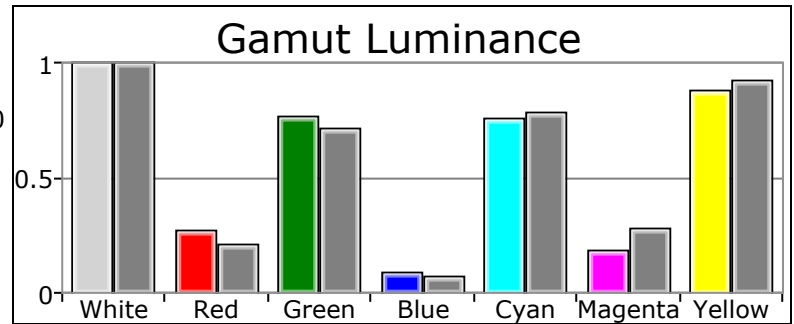

Post-Calibration Snapshot

	White	Red	Green	Blue	Cyan	Magenta	Yellow	100W
%	75	75	75	75	75	75	75	100
Y	170.5113	47.3248	130.8256	15.8977	130.0663	32.2916	150.8888	268.9985
x	0.3049	0.6345	0.2888	0.1465	0.2098	0.3156	0.4335	0.3055
y	0.3222	0.3281	0.6038	0.055	0.2992	0.1494	0.4906	0.3229
de94_L	0	6.4282	2.4596	4.3015	1.125	9.708	1.7713	19.0383

	0	10	20	30	40	50	60	70	80	90	100
Y	0.3681	2.5762	10.0891	28.0924	49.69	76.1485	108.5246	149.241	189.5808	232.7151	269.6814
x	0.2502	0.3053	0.3025	0.3029	0.3031	0.3032	0.3045	0.3051	0.3052	0.3054	0.3054
y	0.2246	0.3228	0.32	0.3206	0.3213	0.3211	0.3232	0.3229	0.3216	0.3232	0.3226
CCT	39877.5166	6981.5027	7191.7855	7158.4731	7138.8464	7132.2753	7027.0421	6997.1702	7003.1411	6973.4511	6983.209
RedPercent	65.973	94.5608	92.5833	92.7969	92.7781	92.9784	93.6631	94.2666	94.7984	94.4976	94.6552
GreenPercent	64.8757	99.813	99.4244	99.6197	99.9513	99.7579	100.419	99.9995	99.0964	100.0432	99.6413
BluePercent	169.1513	105.6262	107.9923	107.5833	107.2706	107.2637	105.9179	105.7339	106.1052	105.4592	105.7035
dEv	103.1189	6.7922	9.6244	9.1417	8.7994	8.7675	7.2568	6.9476	7.3528	6.6224	6.8705
GammaPoint	2.2	2.0239	2.0474	1.8857	1.8552	1.8364	1.7714	1.6498	1.5713	1.3925	2.2