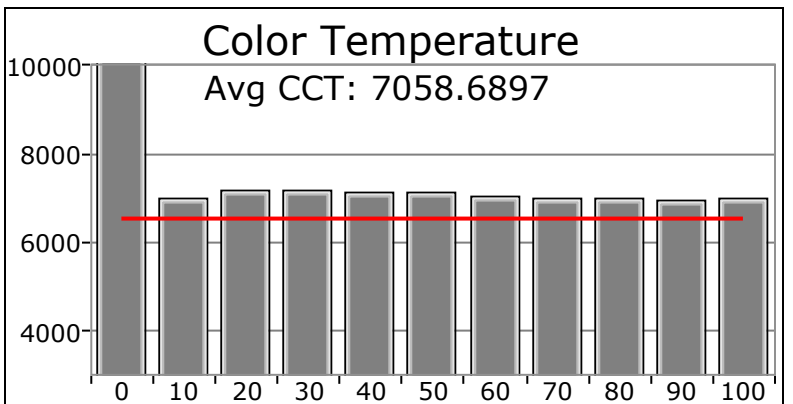

Post-Calibration Snapshot

	White	Red	Green	Blue	Cyan	Magenta	Yellow	100W
%	75	75	75	75	75	75	75	100
Y	170.5113	47.3248	130.8256	15.8977	130.0663	32.2916	150.8888	268.9985
x	0.3049	0.6345	0.2888	0.1465	0.2098	0.3156	0.4335	0.3055
y	0.3222	0.3281	0.6038	0.055	0.2992	0.1494	0.4906	0.3229
de94_L	0	6.4282	2.4596	4.3015	1.125	9.708	1.7713	19.0383

	0	10	20	30	40	50	60	70	80	90	100
Y	0.3681	2.5762	10.0891	28.0924	49.69	76.1485	108.5246	149.241	189.5808	232.7151	269.6814
x	0.2502	0.3053	0.3025	0.3029	0.3031	0.3032	0.3045	0.3051	0.3052	0.3054	0.3054
y	0.2246	0.3228	0.32	0.3206	0.3213	0.3211	0.3232	0.3229	0.3216	0.3232	0.3226
CCT	39877.5166	6981.5027	7191.7855	7158.4731	7138.8464	7132.2753	7027.0421	6997.1702	7003.1411	6973.4511	6983.209
RedPercent	65.973	94.5608	92.5833	92.7969	92.7781	92.9784	93.6631	94.2666	94.7984	94.4976	94.6552
GreenPercent	64.8757	99.813	99.4244	99.6197	99.9513	99.7579	100.419	99.9995	99.0964	100.0432	99.6413
BluePercent	169.1513	105.6262	107.9923	107.5833	107.2706	107.2637	105.9179	105.7339	106.1052	105.4592	105.7035
dEv	103.1189	6.7922	9.6244	9.1417	8.7994	8.7675	7.2568	6.9476	7.3528	6.6224	6.8705
GammaPoint	2.2	2.0239	2.0474	1.8857	1.8552	1.8364	1.7714	1.6498	1.5713	1.3925	2.2