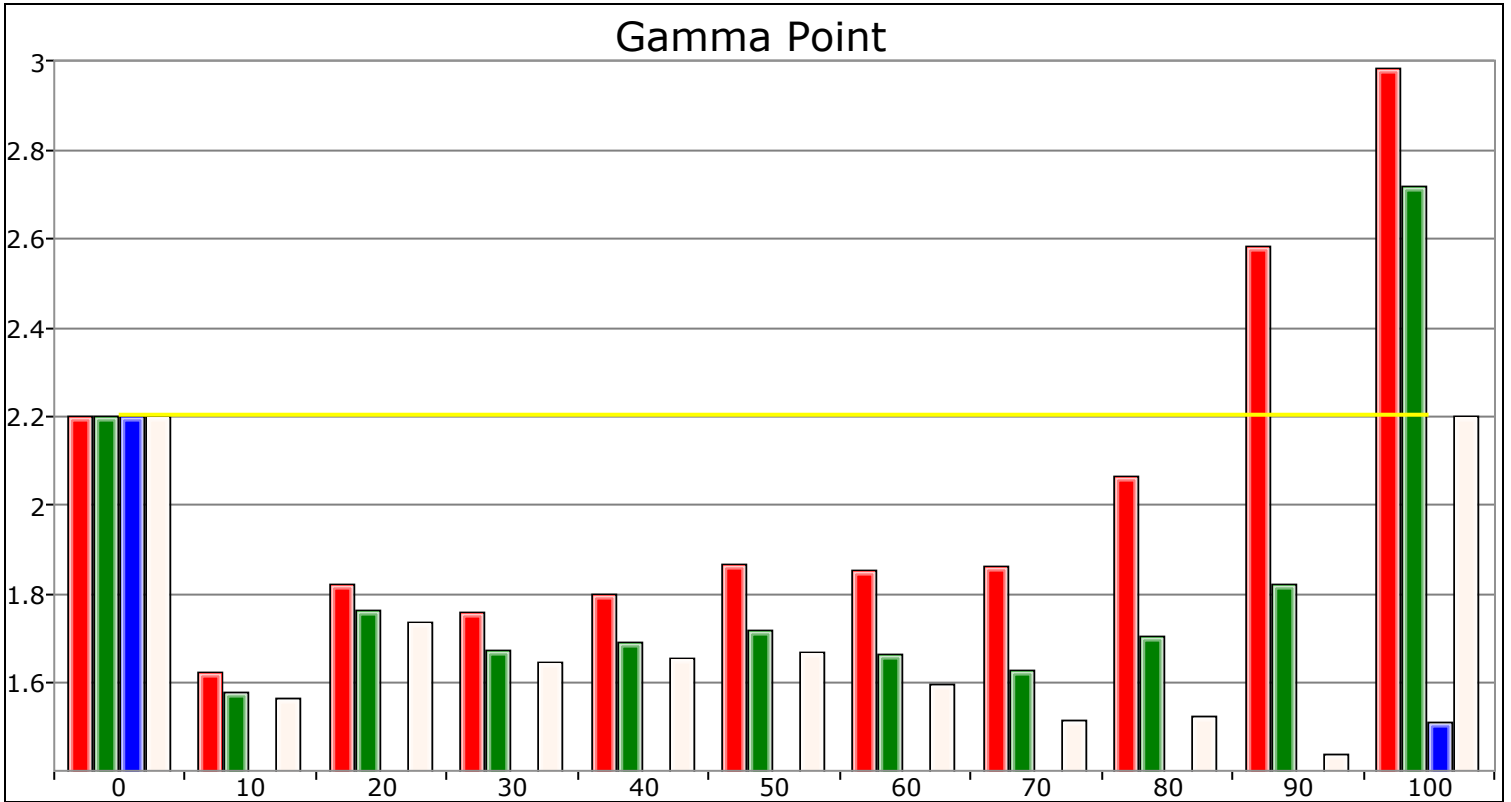

Pre-Calibration