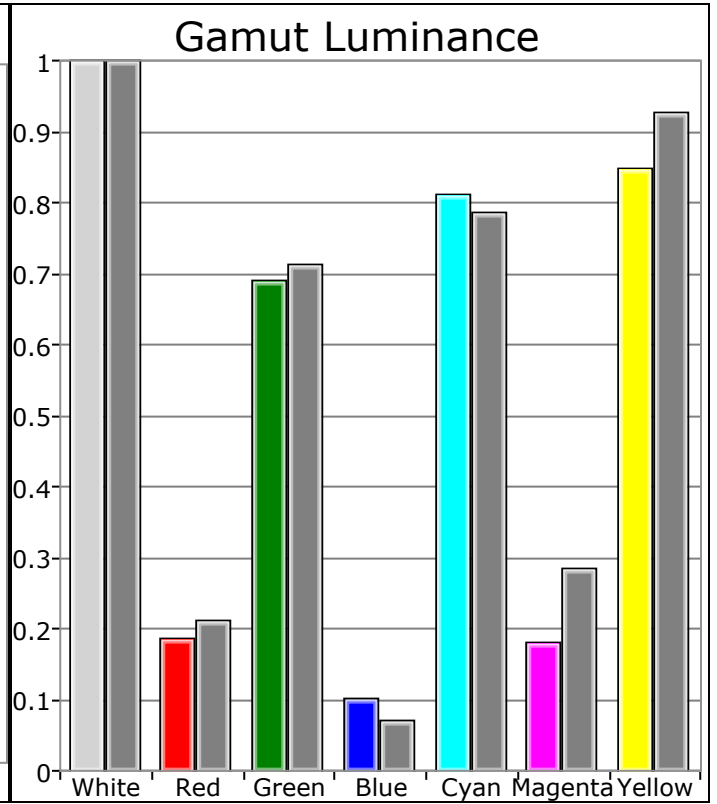

Pre-Calibration