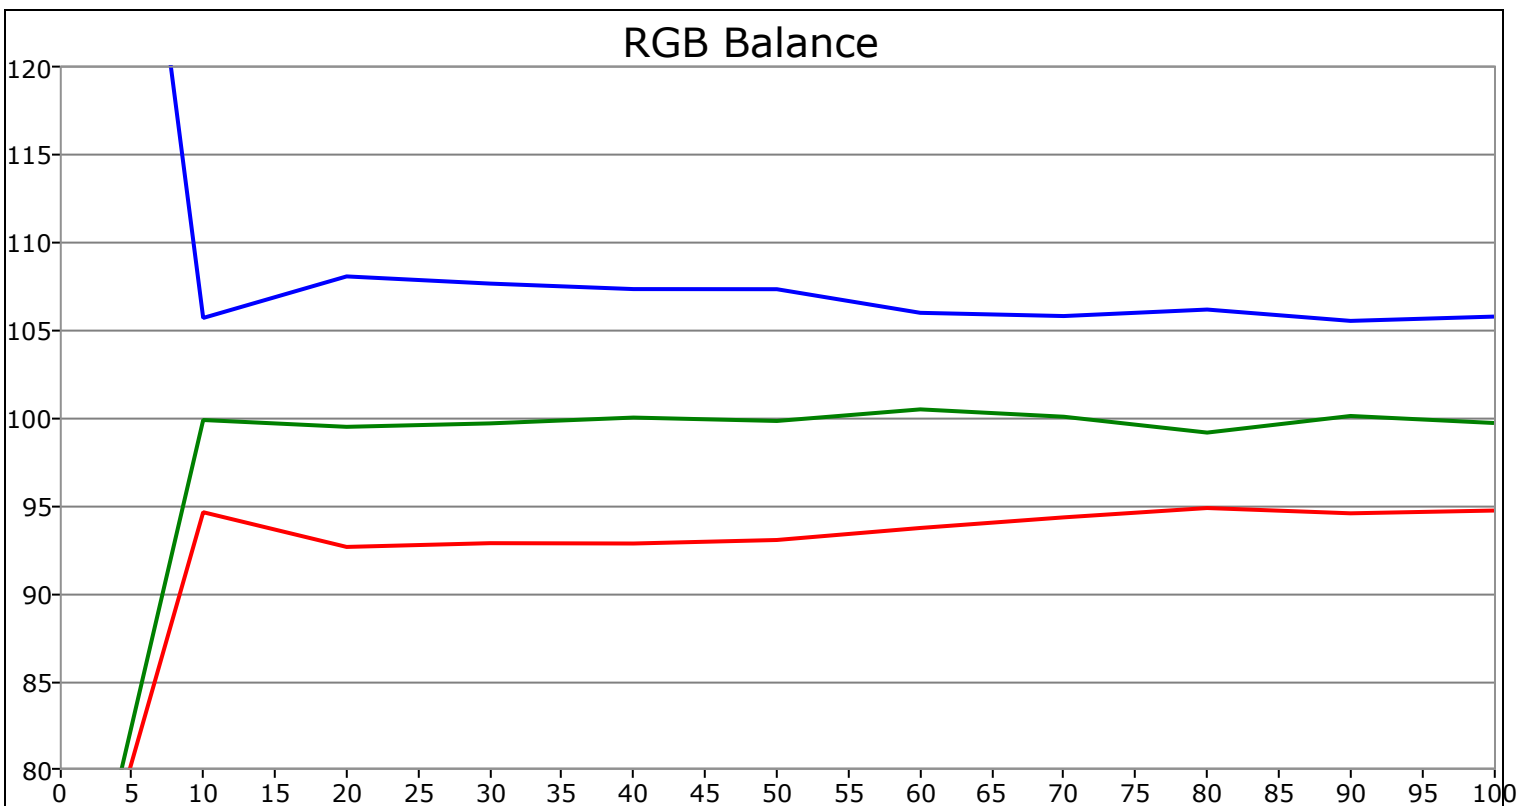

Post-Calibration