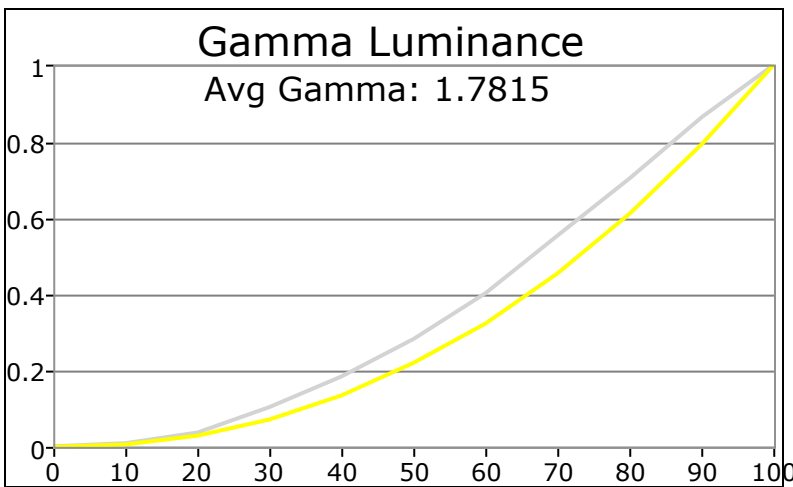

Post-Calibration Snapshot

	White	Red	Green	Blue	Cyan	Magenta	Yellow	100W
%	75	75	75	75	75	75	75	100
Y	170.5113	47.3248	130.8256	15.8977	130.0663	32.2916	150.8888	268.9985
x	0.3049	0.6345	0.2888	0.1465	0.2098	0.3156	0.4335	0.3055
y	0.3222	0.3281	0.6038	0.055	0.2992	0.1494	0.4906	0.3229
de94_L	0	6.4282	2.4596	4.3015	1.125	9.708	1.7713	19.0383

	0	10	20	30	40	50	60	70	80	90	100
Y	0.3681	2.5762	10.0891	28.0924	49.69	76.1485	108.5246	149.241	189.5808	232.7151	269.6814
x	0.2502	0.3053	0.3025	0.3029	0.3031	0.3032	0.3045	0.3051	0.3052	0.3054	0.3054
y	0.2246	0.3228	0.32	0.3206	0.3213	0.3211	0.3232	0.3229	0.3216	0.3232	0.3226
CCT	39877.5166	6981.5027	7191.7855	7158.4731	7138.8464	7132.2753	7027.0421	6997.1702	7003.1411	6973.4511	6983.209
RedPercent	65.973	94.5608	92.5833	92.7969	92.7781	92.9784	93.6631	94.2666	94.7984	94.4976	94.6552
GreenPercent	64.8757	99.813	99.4244	99.6197	99.9513	99.7579	100.419	99.9995	99.0964	100.0432	99.6413
BluePercent	169.1513	105.6262	107.9923	107.5833	107.2706	107.2637	105.9179	105.7339	106.1052	105.4592	105.7035
dEv	103.1189	6.7922	9.6244	9.1417	8.7994	8.7675	7.2568	6.9476	7.3528	6.6224	6.8705
GammaPoint	2.2	2.0239	2.0474	1.8857	1.8552	1.8364	1.7714	1.6498	1.5713	1.3925	2.2