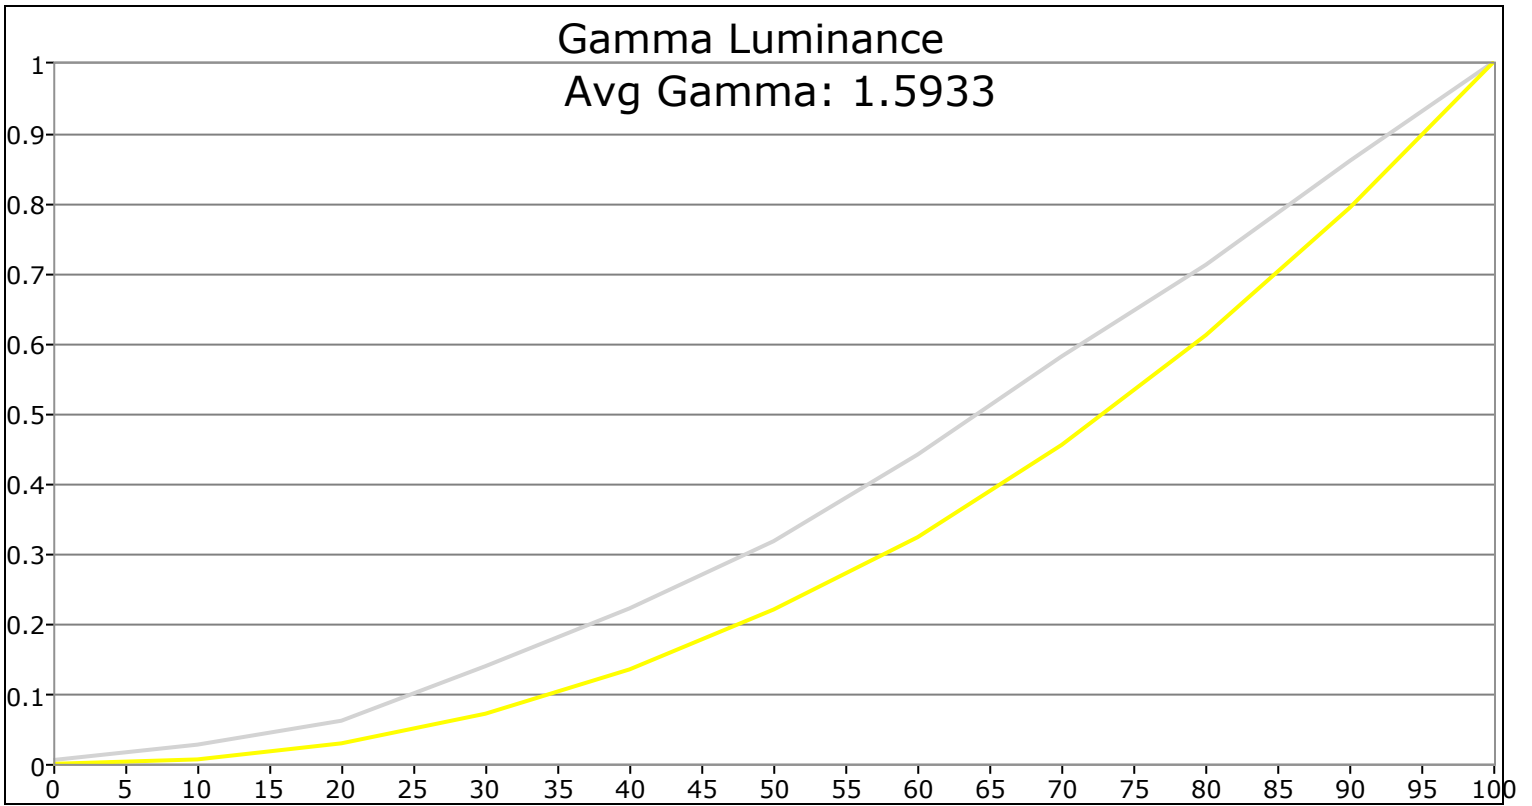

Pre-Calibration