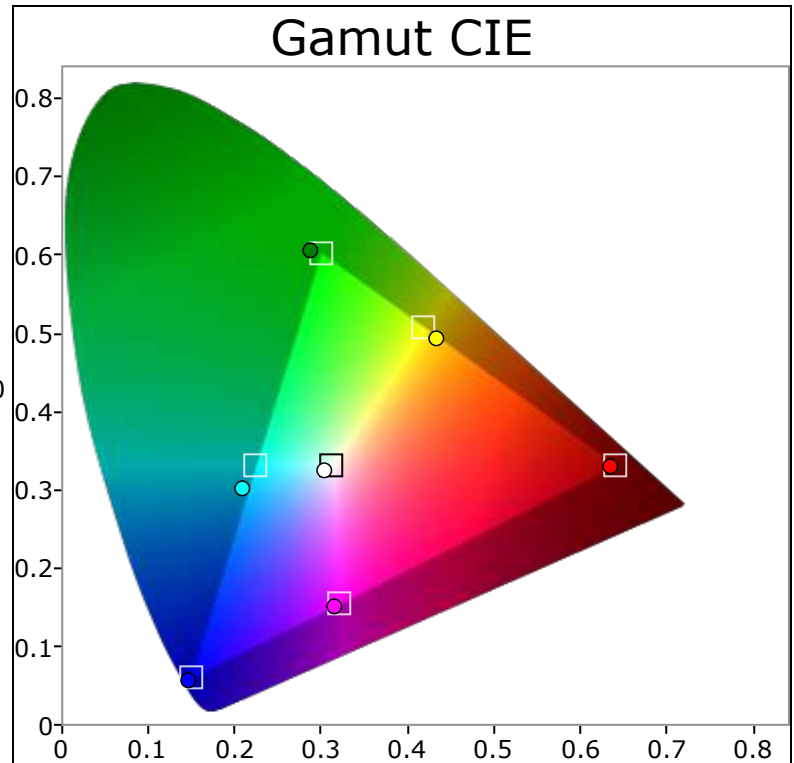

Post-Calibration Snapshot

	White	Red	Green	Blue	Cyan	Magenta	Yellow	100W
%	75	75	75	75	75	75	75	100
Y	170.5113	47.3248	130.8256	15.8977	130.0663	32.2916	150.8888	268.9985
x	0.3049	0.6345	0.2888	0.1465	0.2098	0.3156	0.4335	0.3055
y	0.3222	0.3281	0.6038	0.055	0.2992	0.1494	0.4906	0.3229
de94_L	0	6.4282	2.4596	4.3015	1.125	9.708	1.7713	19.0383

	0	10	20	30	40	50	60	70	80	90	100
Y	0.3681	2.5762	10.0891	28.0924	49.69	76.1485	108.5246	149.241	189.5808	232.7151	269.6814
x	0.2502	0.3053	0.3025	0.3029	0.3031	0.3032	0.3045	0.3051	0.3052	0.3054	0.3054
y	0.2246	0.3228	0.32	0.3206	0.3213	0.3211	0.3232	0.3229	0.3216	0.3232	0.3226
CCT	39877.5166	6981.5027	7191.7855	7158.4731	7138.8464	7132.2753	7027.0421	6997.1702	7003.1411	6973.4511	6983.209
RedPercent	65.973	94.5608	92.5833	92.7969	92.7781	92.9784	93.6631	94.2666	94.7984	94.4976	94.6552
GreenPercent	64.8757	99.813	99.4244	99.6197	99.9513	99.7579	100.419	99.9995	99.0964	100.0432	99.6413
BluePercent	169.1513	105.6262	107.9923	107.5833	107.2706	107.2637	105.9179	105.7339	106.1052	105.4592	105.7035
dEv	103.1189	6.7922	9.6244	9.1417	8.7994	8.7675	7.2568	6.9476	7.3528	6.6224	6.8705
GammaPoint	2.2	2.0239	2.0474	1.8857	1.8552	1.8364	1.7714	1.6498	1.5713	1.3925	2.2