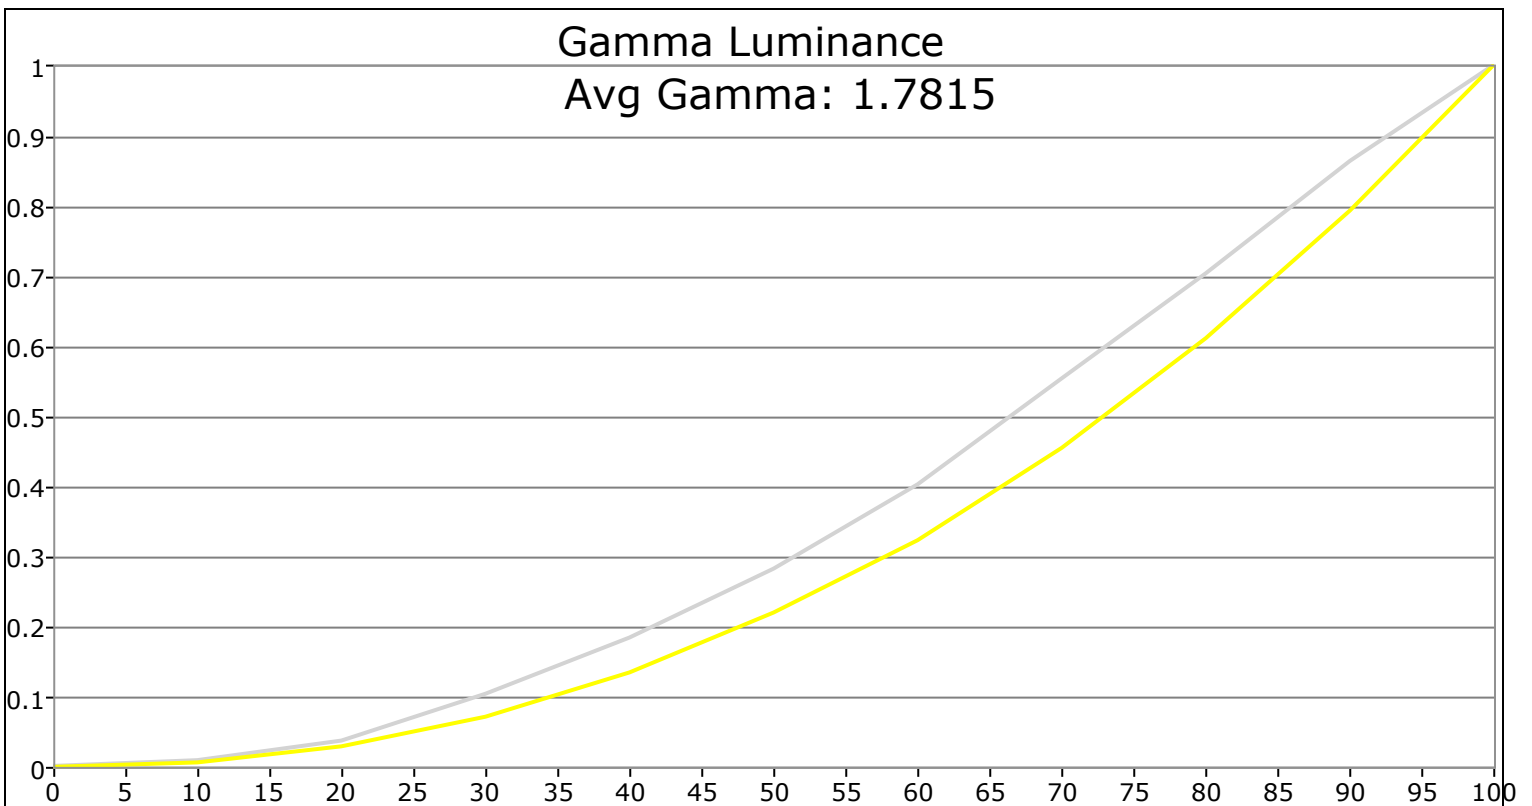

Post-Calibration