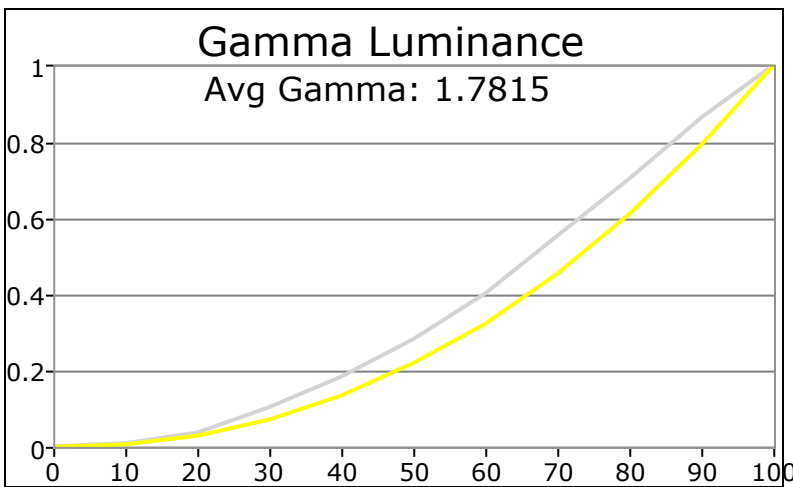

Post-Calibration Snapshot

	White	Red	Green	Blue	Cyan	Magenta	Yellow	100W
%	75	75	75	75	75	75	75	100
Y	170.5113	47.3248	130.8256	15.8977	130.0663	32.2916	150.8888	268.9985
x	0.3049	0.6345	0.2888	0.1465	0.2098	0.3156	0.4335	0.3055
y	0.3222	0.3281	0.6038	0.055	0.2992	0.1494	0.4906	0.3229
de94_L	0	6.4282	2.4596	4.3015	1.125	9.708	1.7713	19.0383

	0	10	20	30	40	50	60	70	80	90	100
Y	0.3681	2.5762	10.0891	28.0924	49.69	76.1485	108.5246	149.241	189.5808	232.7151	269.6814
x	0.2502	0.3053	0.3025	0.3029	0.3031	0.3032	0.3045	0.3051	0.3052	0.3054	0.3054
y	0.2246	0.3228	0.32	0.3206	0.3213	0.3211	0.3232	0.3229	0.3216	0.3232	0.3226
CCT	39877.5166	6981.5027	7191.7855	7158.4731	7138.8464	7132.2753	7027.0421	6997.1702	7003.1411	6973.4511	6983.209
RedPercent	65.973	94.5608	92.5833	92.7969	92.7781	92.9784	93.6631	94.2666	94.7984	94.4976	94.6552
GreenPercent	64.8757	99.813	99.4244	99.6197	99.9513	99.7579	100.419	99.9995	99.0964	100.0432	99.6413
BluePercent	169.1513	105.6262	107.9923	107.5833	107.2706	107.2637	105.9179	105.7339	106.1052	105.4592	105.7035
dEuv	103.1189	6.7922	9.6244	9.1417	8.7994	8.7675	7.2568	6.9476	7.3528	6.6224	6.8705
GammaPoint	2.2	2.0239	2.0474	1.8857	1.8552	1.8364	1.7714	1.6498	1.5713	1.3925	2.2