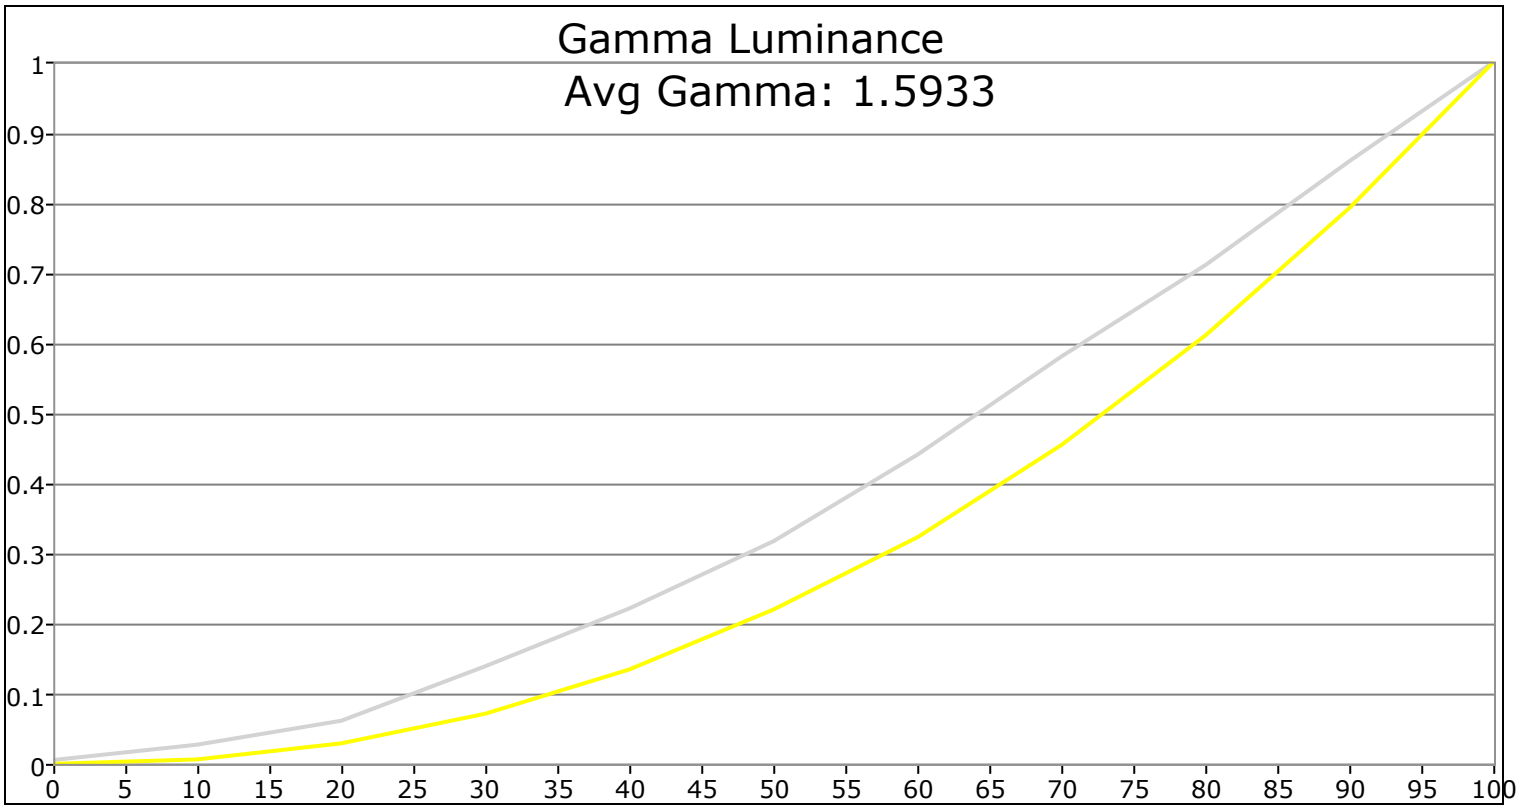

Pre-Calibration