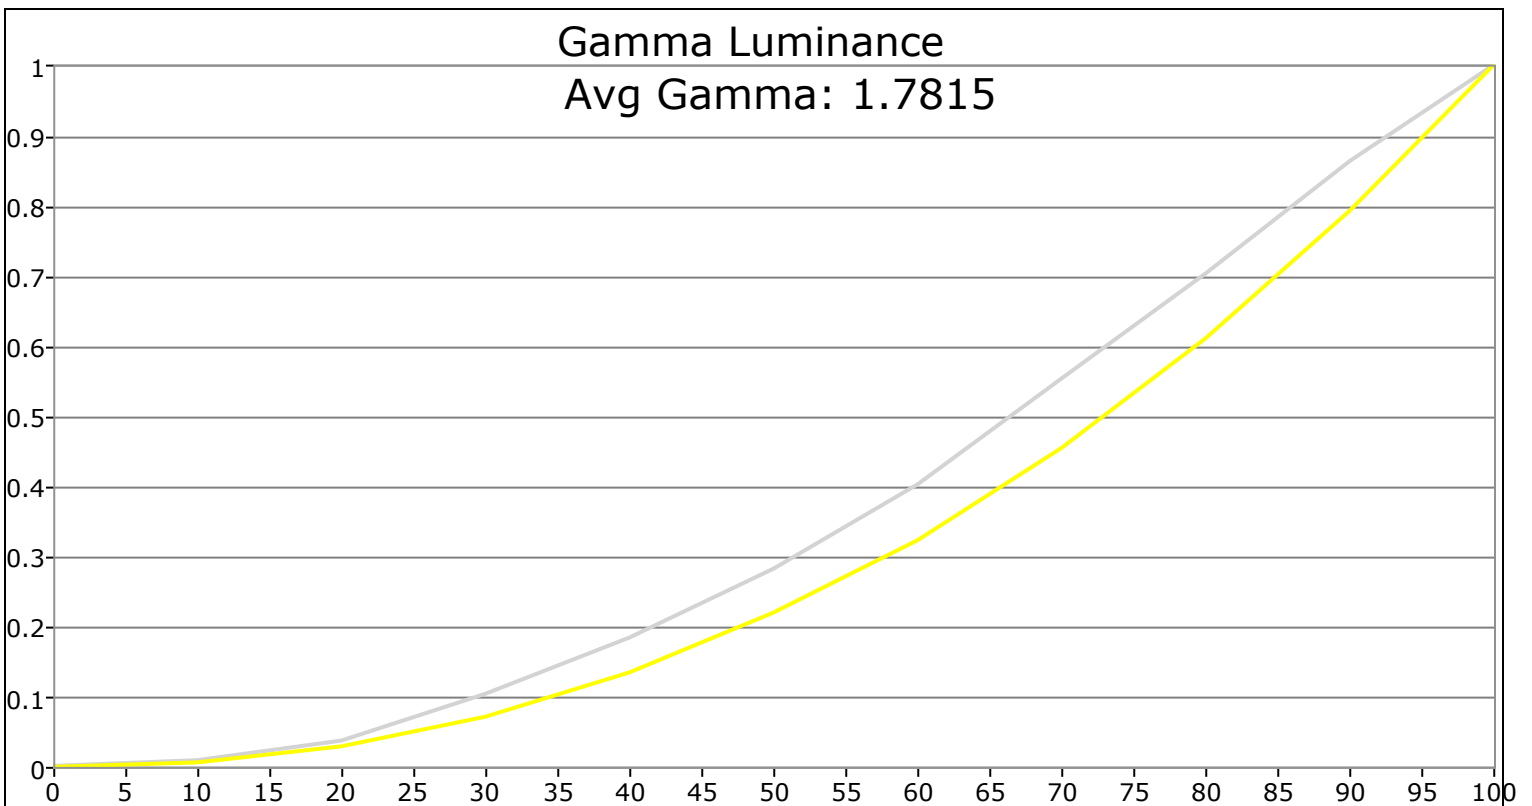

Post-Calibration