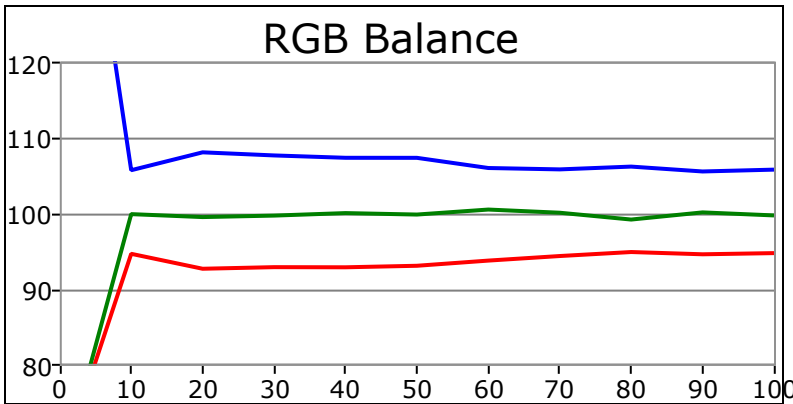

Post-Calibration Snapshot

	White	Red	Green	Blue	Cyan	Magenta	Yellow	100W
%	75	75	75	75	75	75	75	100
Y	170.5113	47.3248	130.8256	15.8977	130.0663	32.2916	150.8888	268.9985
x	0.3049	0.6345	0.2888	0.1465	0.2098	0.3156	0.4335	0.3055
y	0.3222	0.3281	0.6038	0.055	0.2992	0.1494	0.4906	0.3229
de94_L	0	6.4282	2.4596	4.3015	1.125	9.708	1.7713	19.0383

	0	10	20	30	40	50	60	70	80	90	100
Y	0.3681	2.5762	10.0891	28.0924	49.69	76.1485	108.5246	149.241	189.5808	232.7151	269.6814
x	0.2502	0.3053	0.3025	0.3029	0.3031	0.3032	0.3045	0.3051	0.3052	0.3054	0.3054
y	0.2246	0.3228	0.32	0.3206	0.3213	0.3211	0.3232	0.3229	0.3216	0.3232	0.3226
CCT	39877.5166	6981.5027	7191.7855	7158.4731	7138.8464	7132.2753	7027.0421	6997.1702	7003.1411	6973.4511	6983.209
RedPercent	65.973	94.5608	92.5833	92.7969	92.7781	92.9784	93.6631	94.2666	94.7984	94.4976	94.6552
GreenPercent	64.8757	99.813	99.4244	99.6197	99.9513	99.7579	100.419	99.9995	99.0964	100.0432	99.6413
BluePercent	169.1513	105.6262	107.9923	107.5833	107.2706	107.2637	105.9179	105.7339	106.1052	105.4592	105.7035
dEuv	103.1189	6.7922	9.6244	9.1417	8.7994	8.7675	7.2568	6.9476	7.3528	6.6224	6.8705
GammaPoint	2.2	2.0239	2.0474	1.8857	1.8552	1.8364	1.7714	1.6498	1.5713	1.3925	2.2