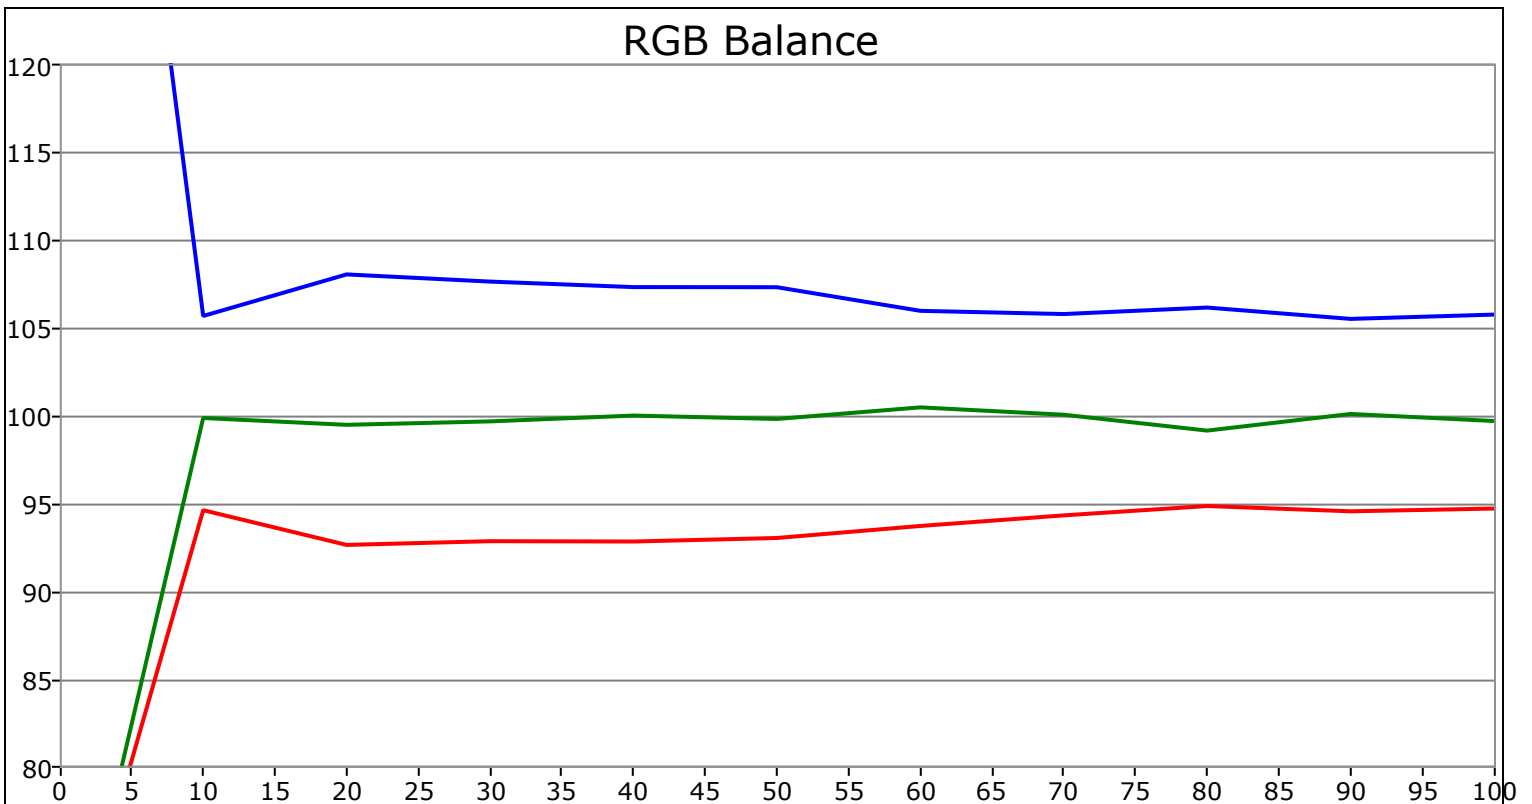

Post-Calibration