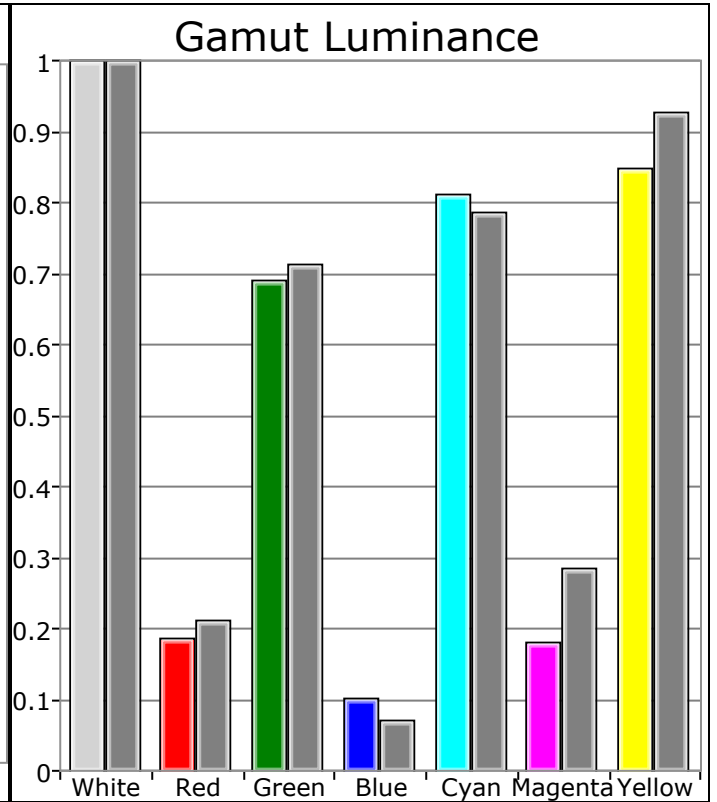

Pre-Calibration