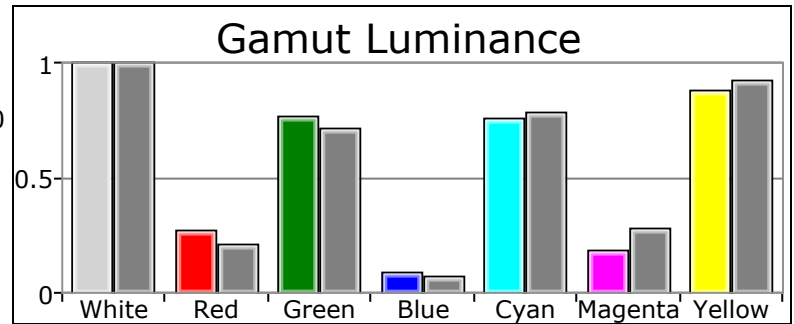

Post-Calibration Snapshot

	White	Red	Green	Blue	Cyan	Magenta	Yellow	100W
%	75	75	75	75	75	75	75	100
Y	170.5113	47.3248	130.8256	15.8977	130.0663	32.2916	150.8888	268.9985
x	0.3049	0.6345	0.2888	0.1465	0.2098	0.3156	0.4335	0.3055
y	0.3222	0.3281	0.6038	0.055	0.2992	0.1494	0.4906	0.3229
de94_L	0	6.4282	2.4596	4.3015	1.125	9.708	1.7713	19.0383

	0	10	20	30	40	50	60	70	80	90	100
Y	0.3681	2.5762	10.0891	28.0924	49.69	76.1485	108.5246	149.241	189.5808	232.7151	269.6814
x	0.2502	0.3053	0.3025	0.3029	0.3031	0.3032	0.3045	0.3051	0.3052	0.3054	0.3054
y	0.2246	0.3228	0.32	0.3206	0.3213	0.3211	0.3232	0.3229	0.3216	0.3232	0.3226
CCT	39877.5166	6981.5027	7191.7855	7158.4731	7138.8464	7132.2753	7027.0421	6997.1702	7003.1411	6973.4511	6983.209
RedPercent	65.973	94.5608	92.5833	92.7969	92.7781	92.9784	93.6631	94.2666	94.7984	94.4976	94.6552
GreenPercent	64.8757	99.813	99.4244	99.6197	99.9513	99.7579	100.419	99.9995	99.0964	100.0432	99.6413
BluePercent	169.1513	105.6262	107.9923	107.5833	107.2706	107.2637	105.9179	105.7339	106.1052	105.4592	105.7035
dEuv	103.1189	6.7922	9.6244	9.1417	8.7994	8.7675	7.2568	6.9476	7.3528	6.6224	6.8705
GammaPoint	2.2	2.0239	2.0474	1.8857	1.8552	1.8364	1.7714	1.6498	1.5713	1.3925	2.2