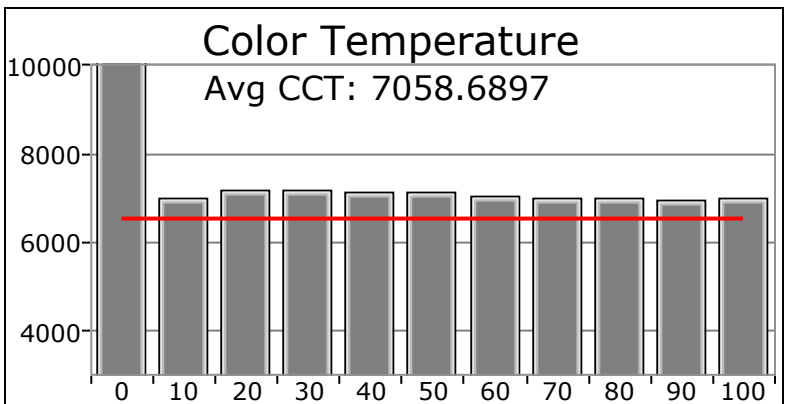

Post-Calibration Snapshot

	White	Red	Green	Blue	Cyan	Magenta	Yellow	100W
%	75	75	75	75	75	75	75	100
Y	170.5113	47.3248	130.8256	15.8977	130.0663	32.2916	150.8888	268.9985
x	0.3049	0.6345	0.2888	0.1465	0.2098	0.3156	0.4335	0.3055
y	0.3222	0.3281	0.6038	0.055	0.2992	0.1494	0.4906	0.3229
de94_L	0	6.4282	2.4596	4.3015	1.125	9.708	1.7713	19.0383

	0	10	20	30	40	50	60	70	80	90	100
Y	0.3681	2.5762	10.0891	28.0924	49.69	76.1485	108.5246	149.241	189.5808	232.7151	269.6814
x	0.2502	0.3053	0.3025	0.3029	0.3031	0.3032	0.3045	0.3051	0.3052	0.3054	0.3054
y	0.2246	0.3228	0.32	0.3206	0.3213	0.3211	0.3232	0.3229	0.3216	0.3232	0.3226
CCT	39877.5166	6981.5027	7191.7855	7158.4731	7138.8464	7132.2753	7027.0421	6997.1702	7003.1411	6973.4511	6983.209
RedPercent	65.973	94.5608	92.5833	92.7969	92.7781	92.9784	93.6631	94.2666	94.7984	94.4976	94.6552
GreenPercent	64.8757	99.813	99.4244	99.6197	99.9513	99.7579	100.419	99.9995	99.0964	100.0432	99.6413
BluePercent	169.1513	105.6262	107.9923	107.5833	107.2706	107.2637	105.9179	105.7339	106.1052	105.4592	105.7035
dEuv	103.1189	6.7922	9.6244	9.1417	8.7994	8.7675	7.2568	6.9476	7.3528	6.6224	6.8705
GammaPoint	2.2	2.0239	2.0474	1.8857	1.8552	1.8364	1.7714	1.6498	1.5713	1.3925	2.2