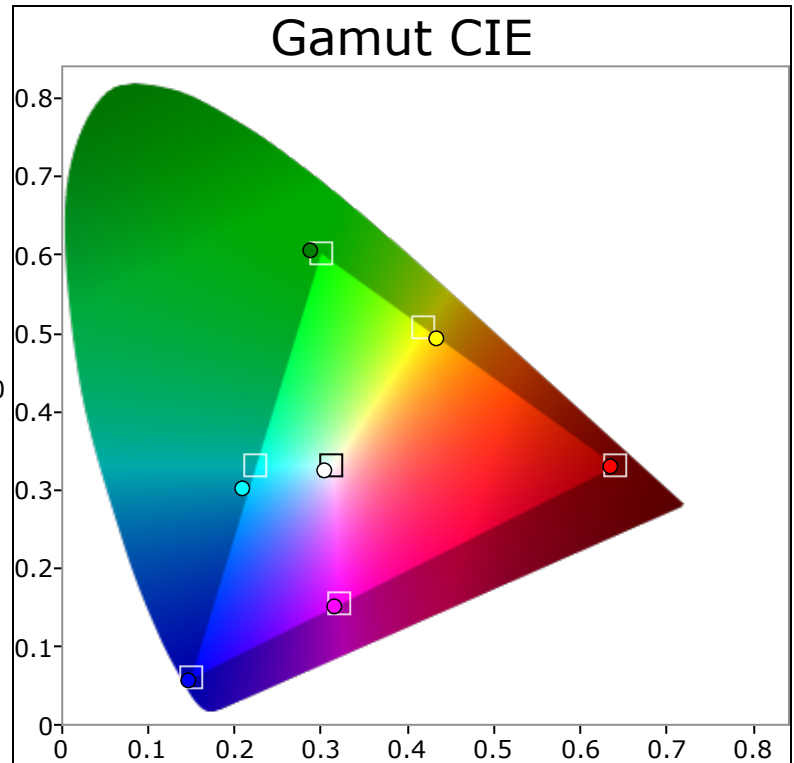

Post-Calibration Snapshot

	White	Red	Green	Blue	Cyan	Magenta	Yellow	100W
%	75	75	75	75	75	75	75	100
Y	170.5113	47.3248	130.8256	15.8977	130.0663	32.2916	150.8888	268.9985
x	0.3049	0.6345	0.2888	0.1465	0.2098	0.3156	0.4335	0.3055
y	0.3222	0.3281	0.6038	0.055	0.2992	0.1494	0.4906	0.3229
de94_L	0	6.4282	2.4596	4.3015	1.125	9.708	1.7713	19.0383

	0	10	20	30	40	50	60	70	80	90	100
Y	0.3681	2.5762	10.0891	28.0924	49.69	76.1485	108.5246	149.241	189.5808	232.7151	269.6814
x	0.2502	0.3053	0.3025	0.3029	0.3031	0.3032	0.3045	0.3051	0.3052	0.3054	0.3054
y	0.2246	0.3228	0.32	0.3206	0.3213	0.3211	0.3232	0.3229	0.3216	0.3232	0.3226
CCT	39877.5166	6981.5027	7191.7855	7158.4731	7138.8464	7132.2753	7027.0421	6997.1702	7003.1411	6973.4511	6983.209
RedPercent	65.973	94.5608	92.5833	92.7969	92.7781	92.9784	93.6631	94.2666	94.7984	94.4976	94.6552
GreenPercent	64.8757	99.813	99.4244	99.6197	99.9513	99.7579	100.419	99.9995	99.0964	100.0432	99.6413
BluePercent	169.1513	105.6262	107.9923	107.5833	107.2706	107.2637	105.9179	105.7339	106.1052	105.4592	105.7035
dEuv	103.1189	6.7922	9.6244	9.1417	8.7994	8.7675	7.2568	6.9476	7.3528	6.6224	6.8705
GammaPoint	2.2	2.0239	2.0474	1.8857	1.8552	1.8364	1.7714	1.6498	1.5713	1.3925	2.2